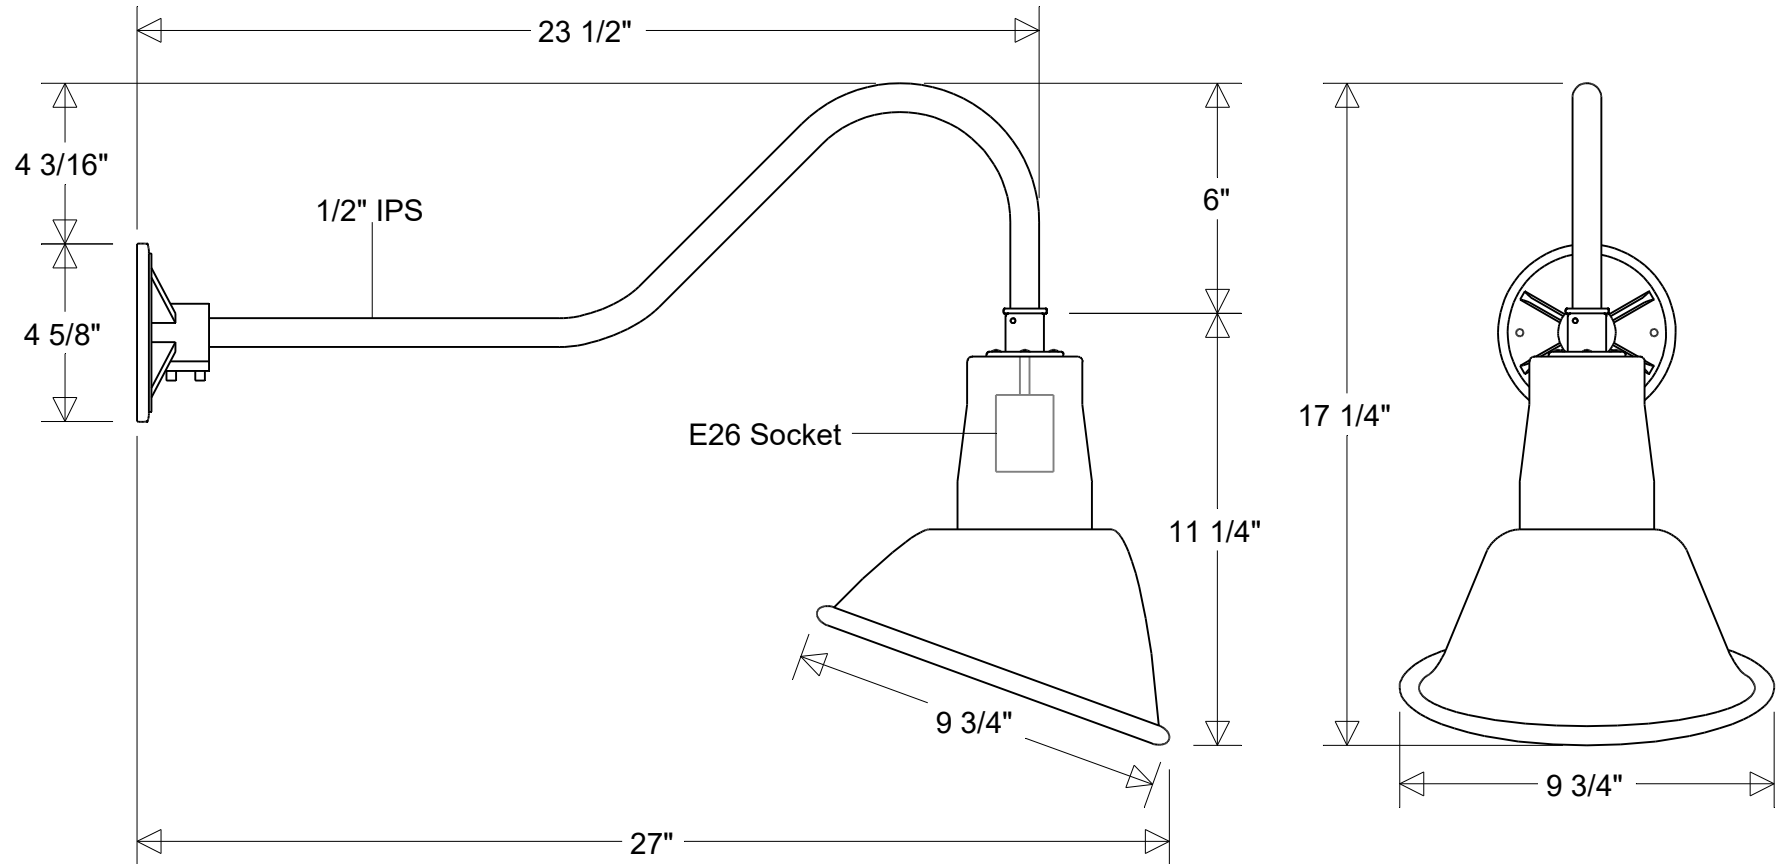

Job Info

#20/850 HDC

9 3/4" Dia | 27" Ext | 17 1/4" H
 Shade: #20A | Arm: #850 HDC

Lamp: E26 Socket Max Wattage: 200 W Number of Sockets: 1 120 V	Finish: 29 Oven Baked Powder Coated Paints	Drawn: CB 04/2026	Scale: 1/5	Approvals
	Material: Aluminum	Note: All dimensions are nominal. Actual dimensions may vary.		