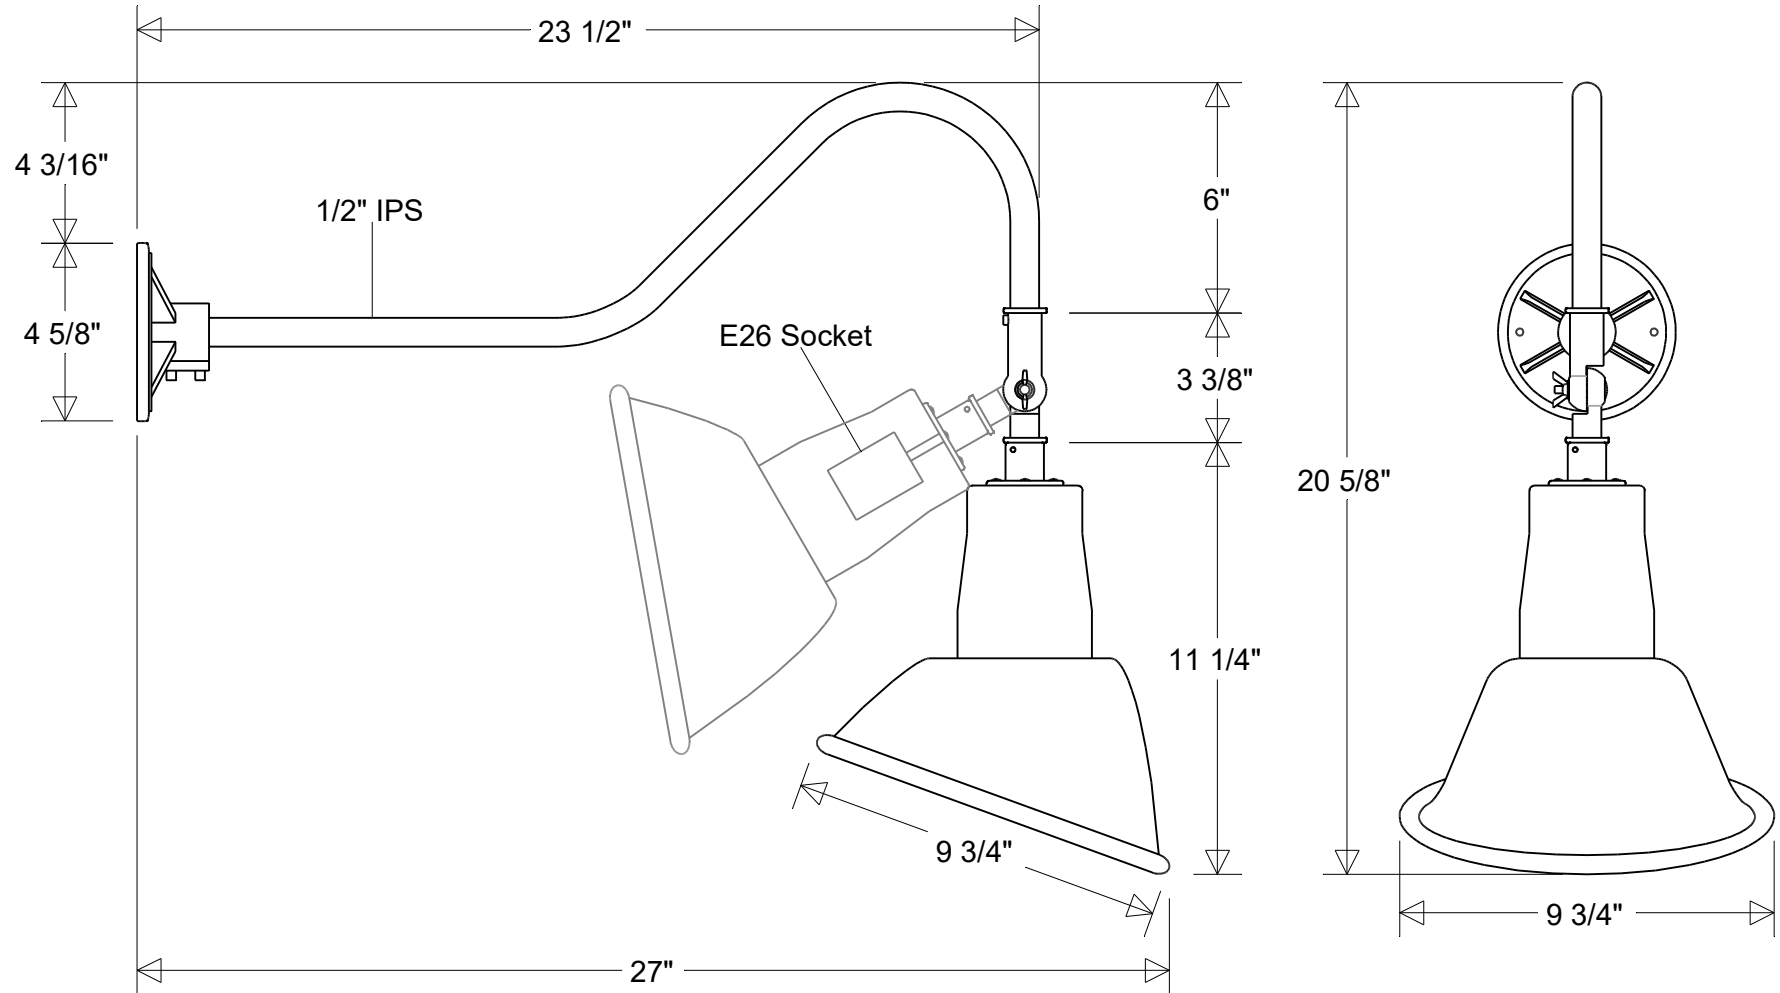

## #20/850 ESW HDC

9 3/4" Dia | 27" Ext | 20 5/8" H  
 Shade: #20A | Arm: #850 ESW HDC

<b>Lamp: E26 Socket</b> Max Wattage: 200 W Number of Sockets: 1 120 V	<b>Finish:</b> 29 Oven Baked Powder Coated Paints <b>Material:</b> Aluminum	<b>Drawn:</b> CB 04/2026 <b>Note:</b> All dimensions are nominal. Actual dimensions may vary.	<b>Scale:</b> 1/5	<b>Approvals</b>	