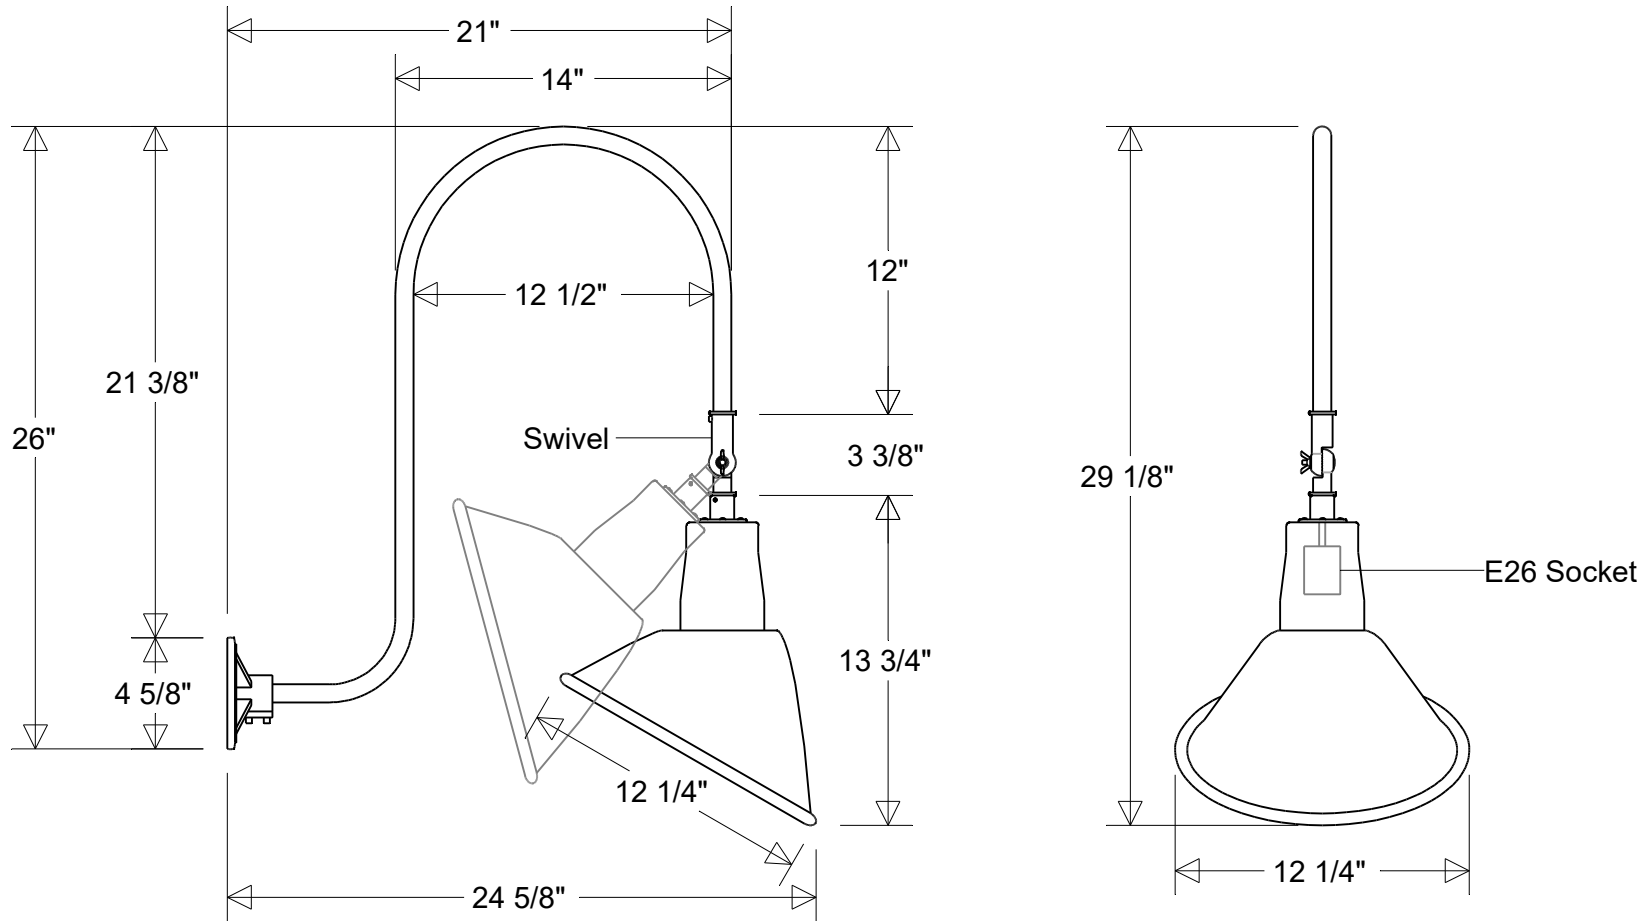

## #20/12-874 ESW

12 1/4" Dia | 24 5/8" Ext | 29 1/8" H  
 Shade: #20/12A | Arm: #874 ESW

<b>Lamp: E26 Socket</b> Max Wattage: 200 W Number of Sockets: 1 120 V	<b>Finish:</b> 29 Oven Baked Powder Coated Paints	<b>Drawn:</b> CB 04/2026	<b>Scale:</b> 1/8	<b>Approvals</b>   
	<b>Material:</b> Aluminum	<b>Note:</b> All dimensions are nominal. Actual dimensions may vary.		