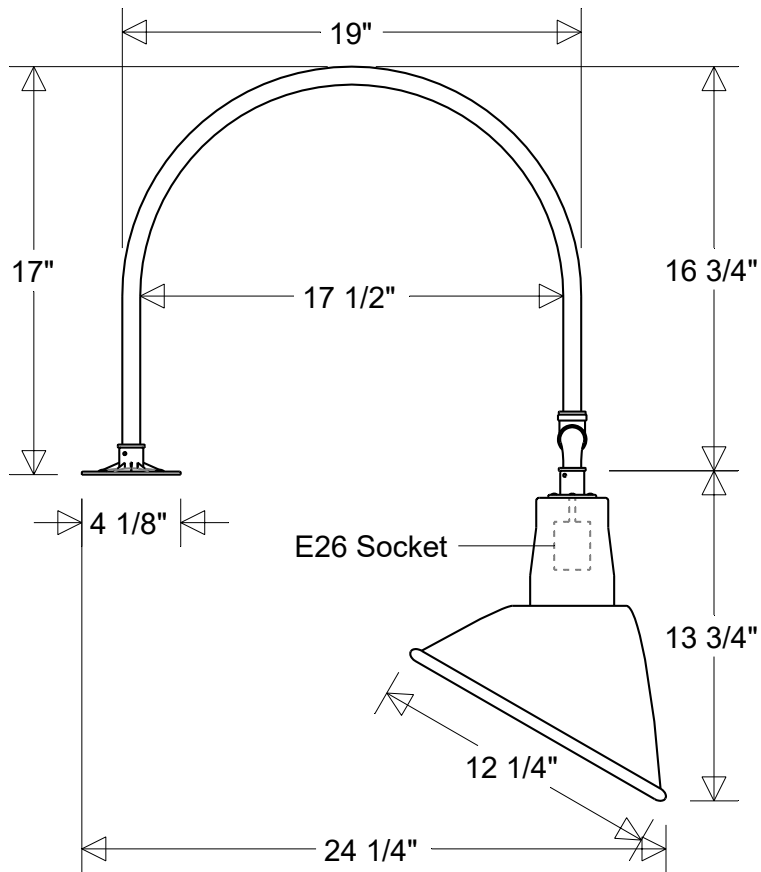

Job Info

**#20/12-867**

12 1/4" Dia | 24 1/4" Ext | 30 1/2" H | 35" W  
 Shade: #20/12A | Arm: #867

<b>Lamp: E26 Socket</b> Max Wattage: 200 W Number of Sockets: 2	<b>Finish:</b> 29 Oven Baked Powder Coated Paints	<b>Drawn:</b> CB 07/2024	<b>Scale:</b> 1/8	<b>Approvals</b>	
<b>Voltage:</b> 120 V	<b>Material:</b> Aluminum	<b>Note:</b> All dimensions are nominal. Actual dimensions may vary.			