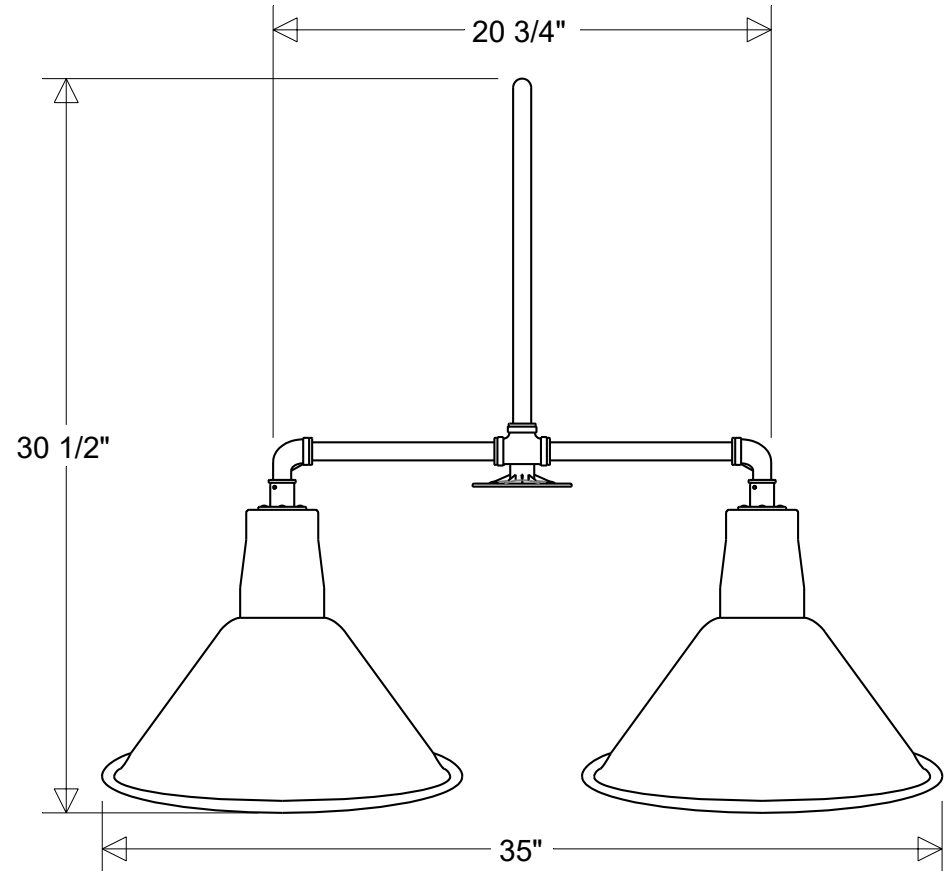

Job Info

**#20/12-867**

12 1/4" Dia | 24 1/4" Ext | 30 1/2" H | 35" W  
 Shade: #20/12A | Arm: #867

<b>Lamp: E26 Socket</b> Max Wattage: 200 W Number of Sockets: 2	<b>Finish:</b> 29 Oven Baked Powder Coated Paints	<b>Drawn:</b> CB 07/2024	<b>Scale:</b> 1/8	<b>Approvals</b>	
<b>Voltage:</b> 120 V	<b>Material:</b> Aluminum	<b>Note:</b> All dimensions are nominal. Actual dimensions may vary.			