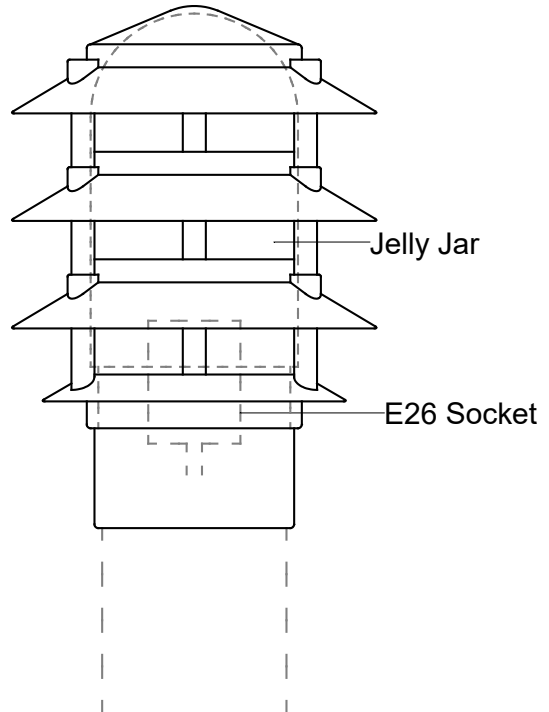

Primelite Manufacturing Corp

407 S Main St, Freeport, NY 11520

Phone: 516-868-4411 | Fax: 516-868-4609
 sales@primelite-mfg.com | www.primelite-mfg.com

PART # #1965/4	LAMP E26 Socket	VOLTAGE 120 V	COLOR Powder Coated Paint
JOB NAME			TYPE Garden Light

Lamp: E26 Socket Max Wattage: 100 W 	Initials	Date	#1965/4			Revisions				
	Drawn	CB								
Construction: Aluminum Glass	Checked		6" Dia 8 1/2" H Fits 3" OD Round Posts & Piers			Zone	Rev	Description	Date	Appr
	ENG Appr.		Glass Jelly Jar: Clear (-4) Frosted (-5)							
	MFR Appr.		Size	Drawing No.	Rev					
	QA		A	0001	A					
Unless Otherwise Specified: Dimensions in Inches	Weight:		Scale	CAD File	Sheet	1 of 1				