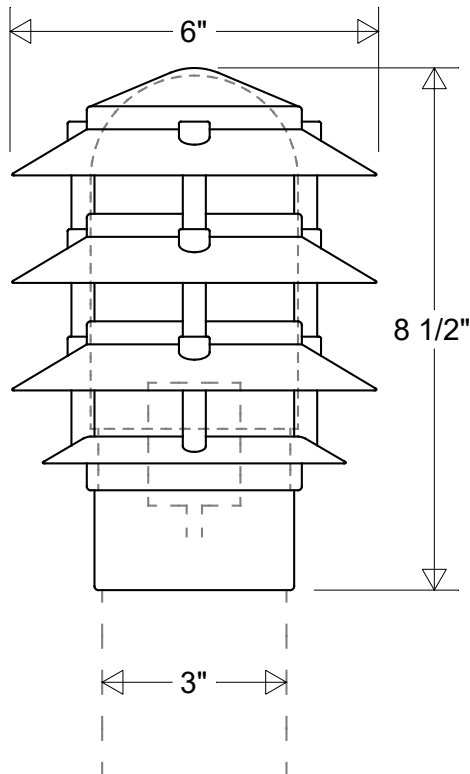

Primelite Manufacturing Corp

407 S Main St, Freeport, NY 11520

Phone: 516-868-4411 | Fax: 516-868-4609
 sales@primelite-mfg.com | www.primelite-mfg.com

PART # #1965/4	LAMP E26 Socket	VOLTAGE 120 V	COLOR Powder Coated Paint
JOB NAME			TYPE Garden Light

Lamp: E26 Socket Max Wattage: 100 W 	Initials	Date	#1965/4			Revisions				
	Drawn	CB								
Construction: Aluminum Glass	Checked		6" Dia 8 1/2" H Fits 3" OD Round Posts & Piers			Zone	Rev	Description	Date	Appr
	ENG Appr.		Glass Jelly Jar: Clear (-4) Frosted (-5)							
	MFR Appr.		Size	Drawing No.	Rev					
	QA		A	0001	A					
Unless Otherwise Specified: Dimensions in Inches	Weight:		Scale	CAD File	Sheet	1 of 1				