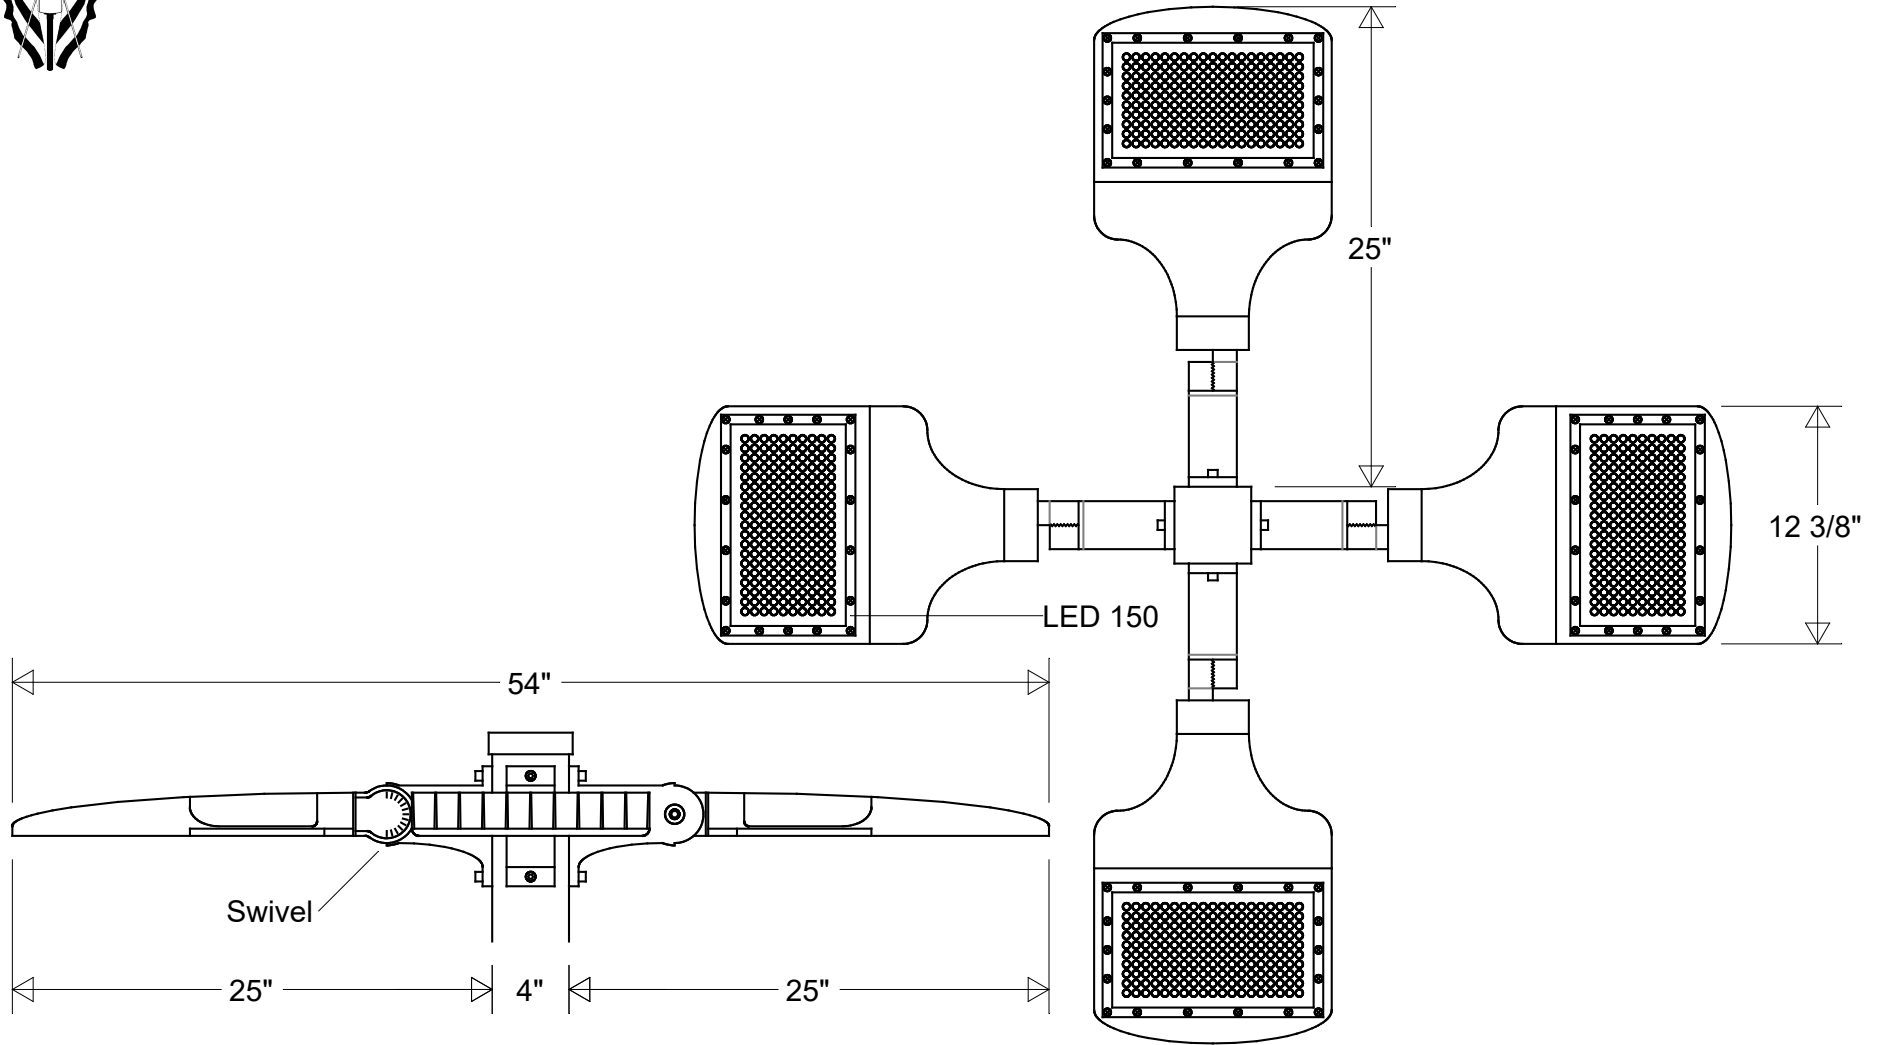

Primelite Manufacturing Corp

407 S Main St, Freeport, NY 11520

Phone: 516-868-4411 | Fax: 516-868-4609
 sales@primelite-mfg.com | www.primelite-mfg.com

PART # #1573 T4 LED 150	LAMP Built-In LED	VOLTAGE 120-277 V	COLOR Bronze White
JOB NAME			TYPE Shoebox

Lamp: LED 150 W 400 W MH Equivalent 5K = 21,000 Lumens	Initials	Date	<h2>Shoebox #1573 T4 LED 150</h2>			
	Drawn	CB				11/2022
	Checked			12 3/8" W 54" L1 54" L2 Adjustable Angle 4" Square Pole: 7' 8' 10' 12' 14' 16' 18' 20'		
	ENG Appr.			Size	Drawing No.	Rev
Construction: Aluminum	MFR Appr.		A	0001	A	
Unless Otherwise Specified: Dimensions in Inches	Weight:		Scale	CAD File	Sheet	
					1 of 1	