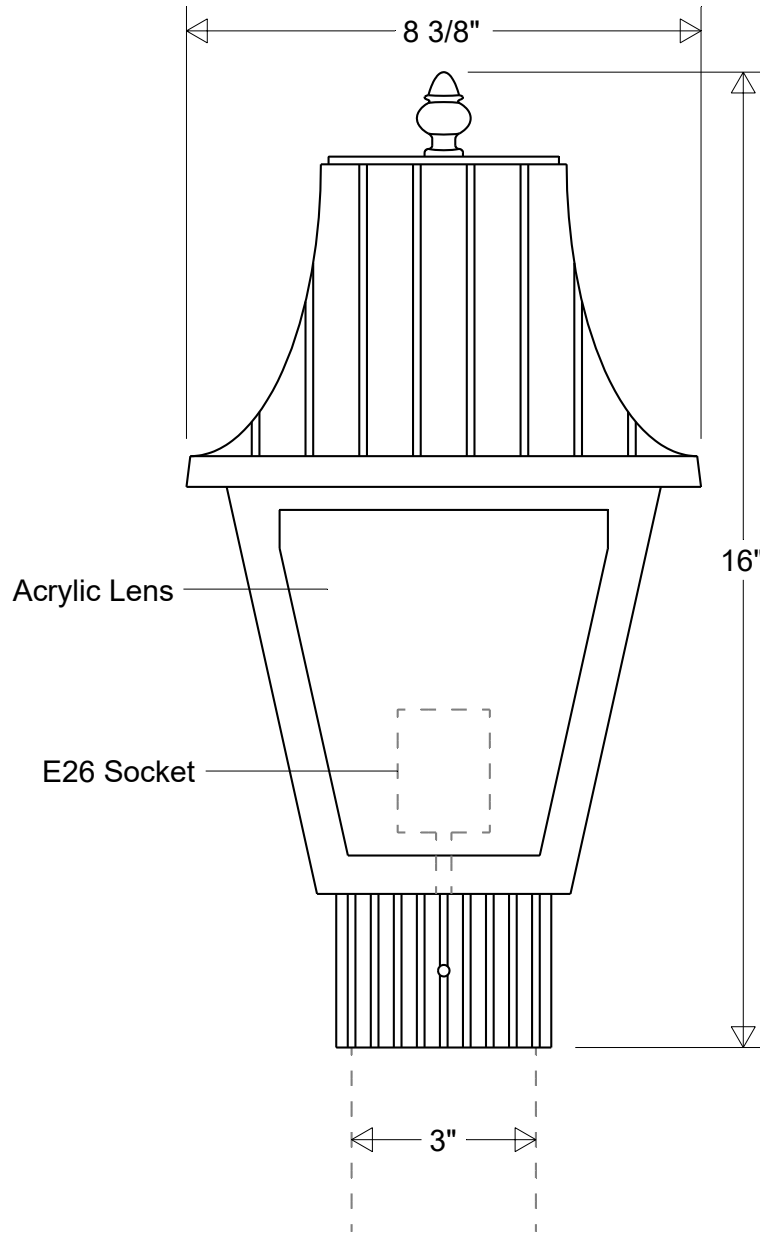

Job Info

#1333

Lamp: E26 Socket
 Max Wattage: 150 W
 Number of Sockets: 1

Finish:
 29 Oven Baked
 Powder Coated Paints

Drawn:
 CB
 06/2024

Scale:
 1/0.32

Approvals

8 3/8" W | 16" H | Fits 3" OD Round Mounts
 Lens: Smoke (/1) | White (/3) | Clear (/4) | Frost (/5)

Voltage:
 120 V

Material:
 Aluminum
 Acrylic Lens

Note:
 All dimensions are nominal.
 Actual dimensions may vary.