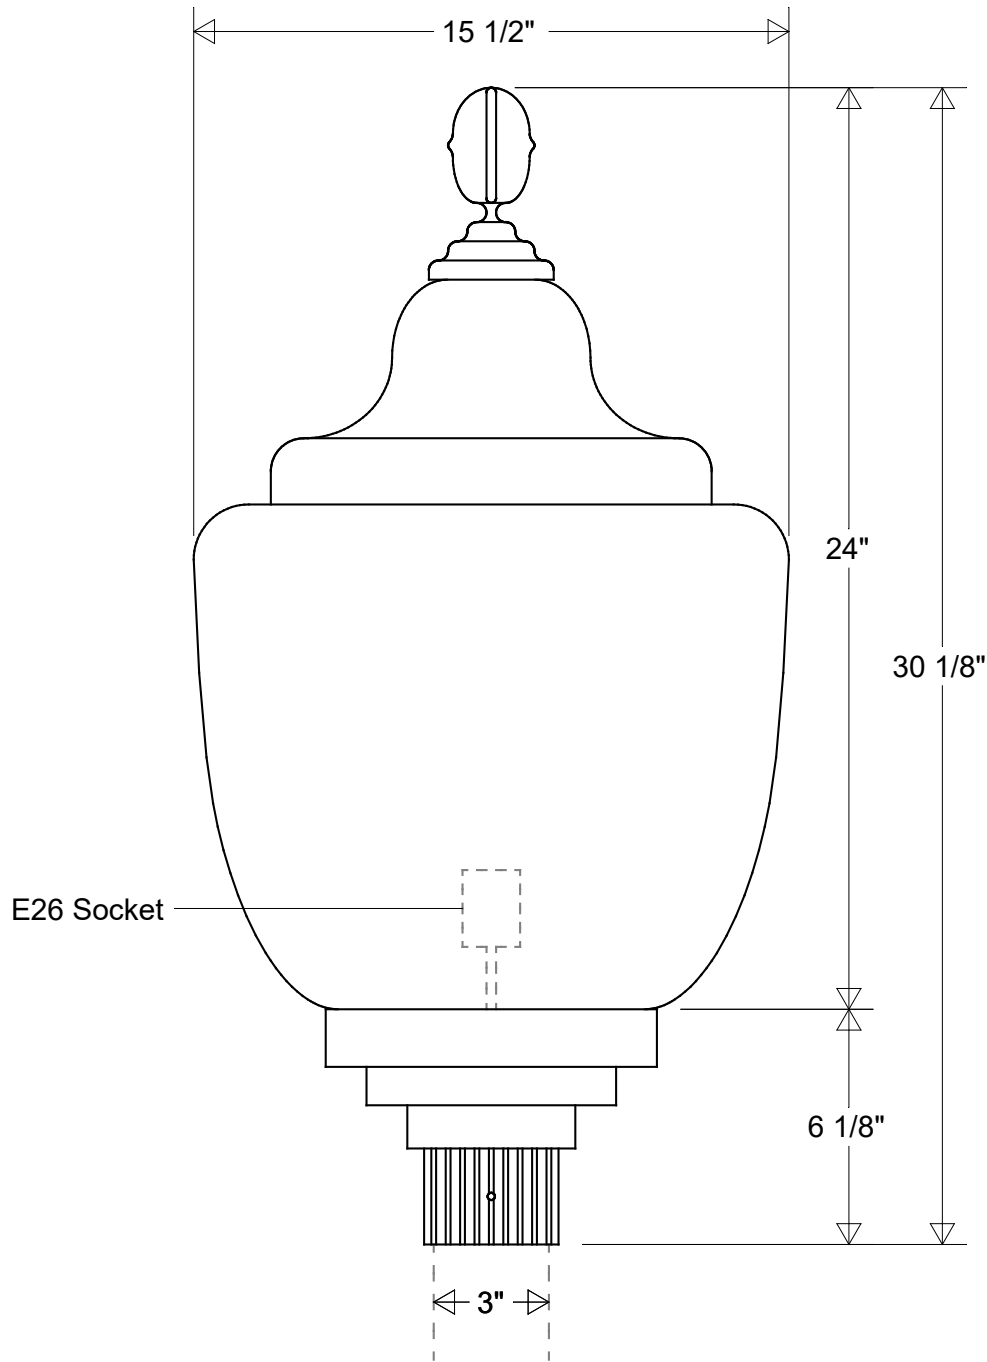

Primelite Manufacturing Corp

407 S Main St, Freeport, NY 11520

Phone: 516-868-4411 | Fax: 516-868-4609
 sales@primelite-mfg.com | www.primelite-mfg.com

PART # #1216	LAMP E26 Socket	VOLTAGE 120 V	COLOR Powder Coated Paint
JOB NAME			TYPE Post Light

Lamp: E26 Socket Max Wattage: 300 W 	Initials	Date	<h2>Post Light #1216</h2> <p>15 1/2" Dia 30 1/8" H Black Top & Finial</p> <p>Fits 3" OD Round Posts & Pier Mounts</p>			Revisions				
	Drawn	CB				08/2022	Zone	Rev	Description	Date
	Checked			Size	Drawing No.	Rev				
Construction: Aluminum Polycarbonate	ENG Appr.		A	0001	A					
Unless Otherwise Specified: Dimensions in Inches	Weight:		Scale	CAD File	Sheet					
					1 of 1					