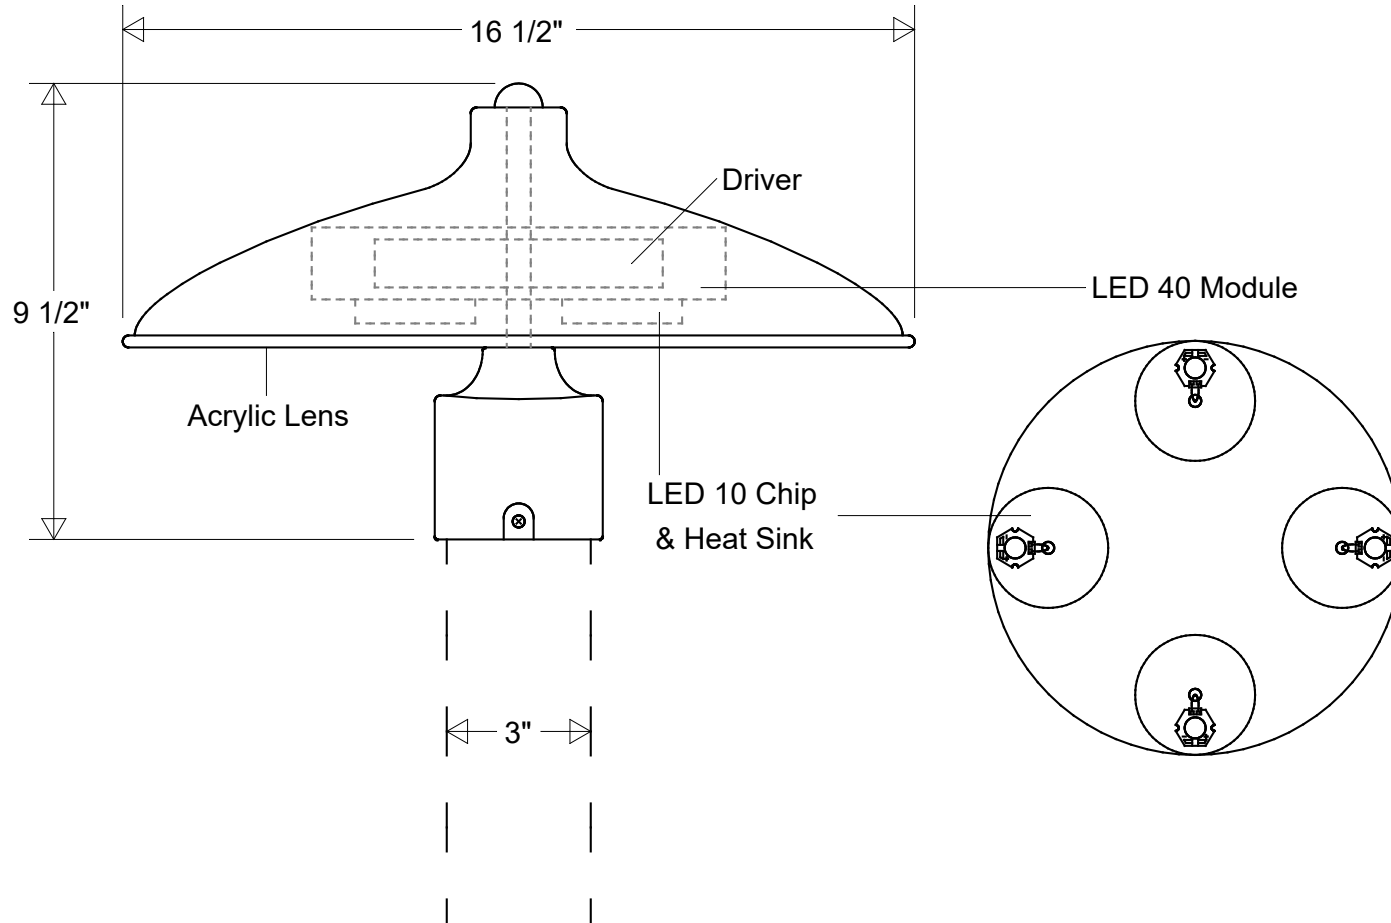

Lamp: LED 40 (LED 10 Chip X 4) 125 W MH Equivalent 3K = 5060 Lumens 4K = 5100 Lumens 	Initials	Date	<h2>Post Light #116/16-1595 LED 40</h2> <p>16 1/2" Dia 9 1/2" H Fits 3" OD Round Post</p> <p>Clear Acrylic Lens</p>						
	Drawn	CB		04/2022					
	Checked								
	ENG Appr.								
Construction: Aluminum Acrylic	MFR Appr.		<table border="1"> <tr> <td>Size</td> <td>Drawing No.</td> <td>Rev</td> </tr> <tr> <td style="text-align: center;">A</td> <td style="text-align: center;">0001</td> <td style="text-align: center;">A</td> </tr> </table>	Size	Drawing No.	Rev	A	0001	A
Size	Drawing No.	Rev							
A	0001	A							
Unless Otherwise Specified: Dimensions in Inches	Weight:	Scale	<table border="1"> <tr> <td>CAD File</td> <td>Sheet</td> </tr> <tr> <td></td> <td style="text-align: center;">1 of 1</td> </tr> </table>	CAD File	Sheet		1 of 1		
CAD File	Sheet								
	1 of 1								