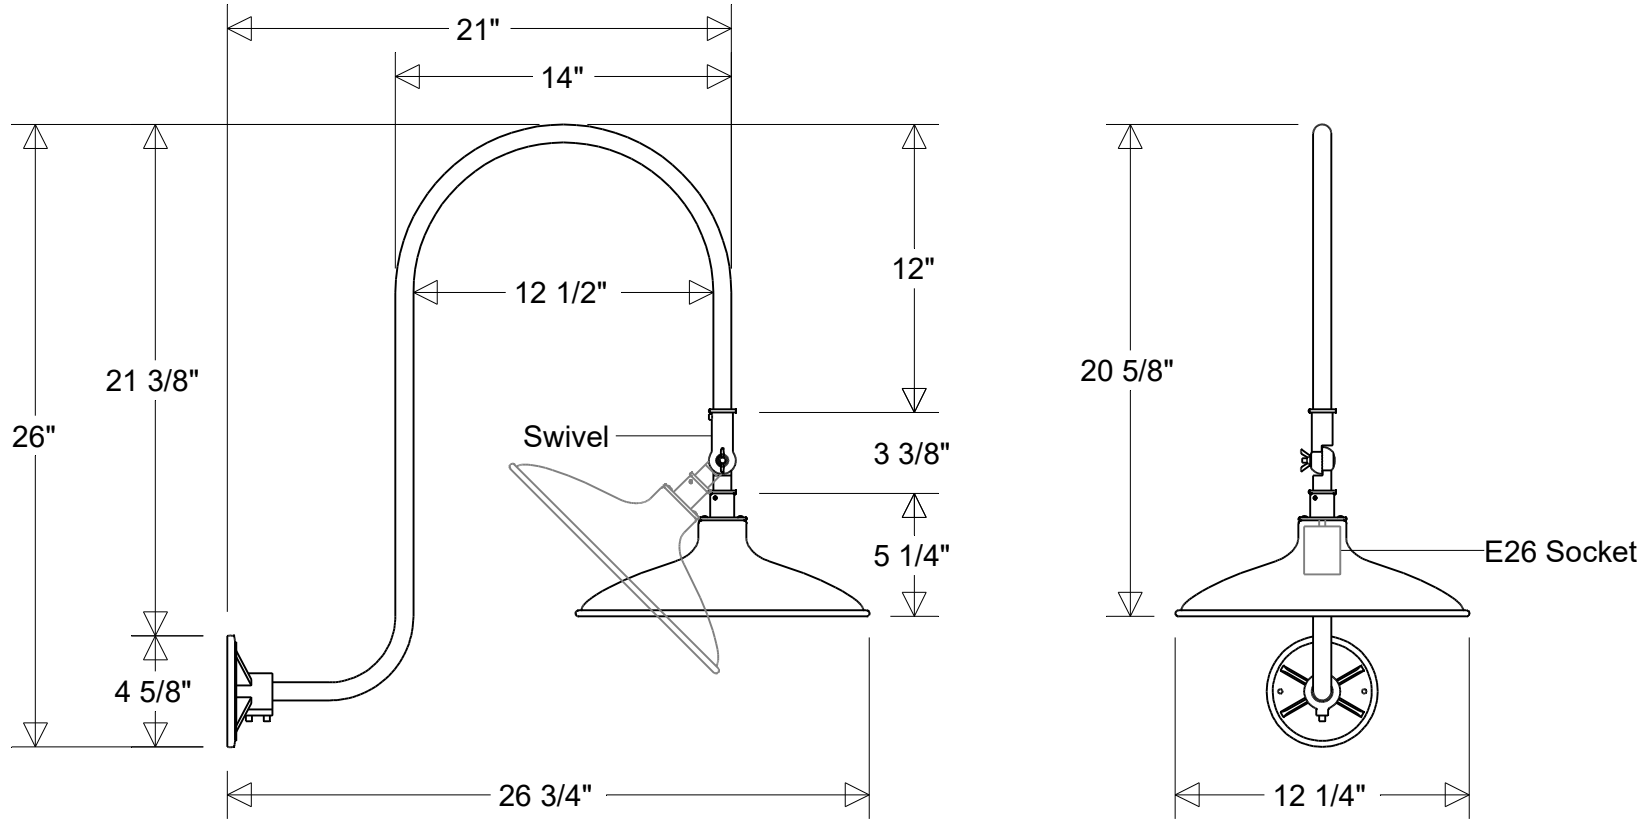

## #116/12-874 ESW

12 1/4" Dia | 26 3/4" Ext | 26" H  
 Shade: #116/12A | Arm: #874 ESW

<b>Lamp: E26 Socket</b> Max Wattage: 100 W Number of Sockets: 1 120 V	<b>Finish:</b> 29 Oven Baked Powder Coated Paints	<b>Drawn:</b> CB 04/2026	<b>Scale:</b> 1/8	<b>Approvals</b>   
	<b>Material:</b> Aluminum	<b>Note:</b> All dimensions are nominal. Actual dimensions may vary.		