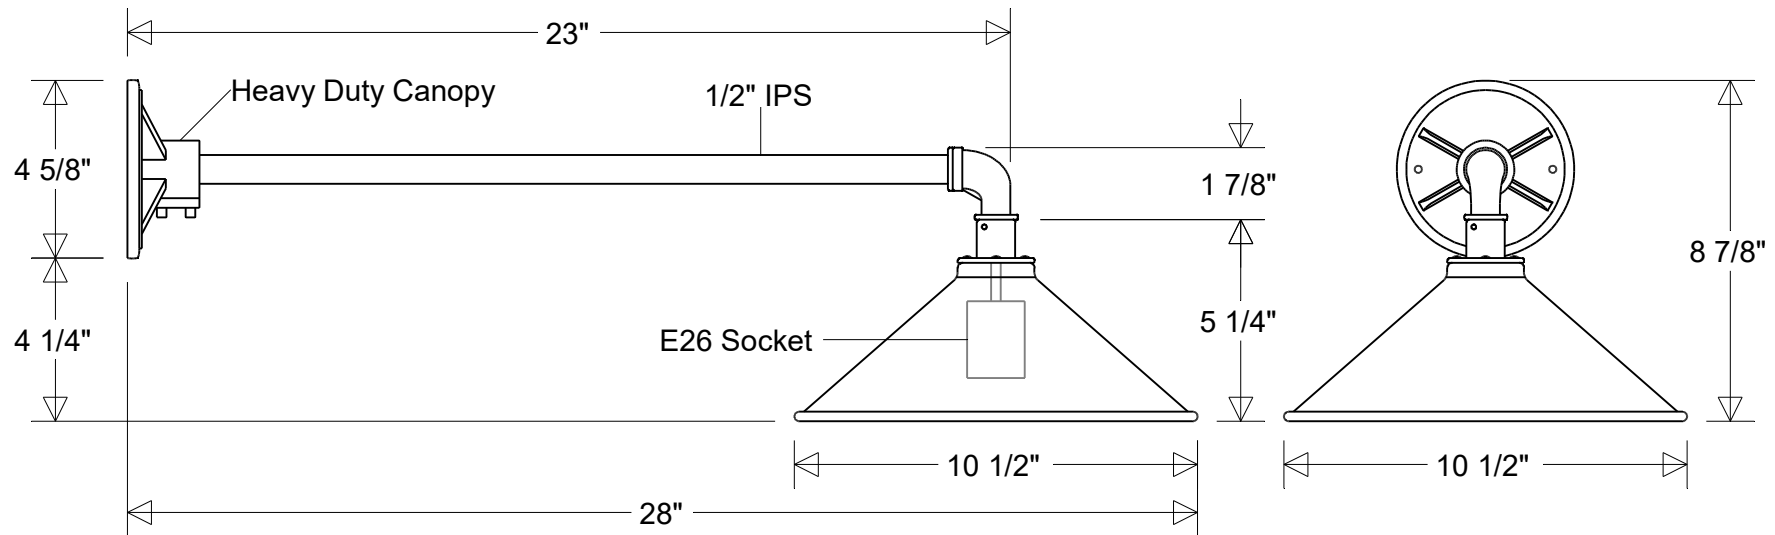

Job Info

#111/10-855 HDC

10 1/2" Dia | 28" Ext | 8 7/8" H
 Shade: #111/10A | Arm: #855 HDC

Lamp: E26 Socket Max Wattage: 60 W Number of Sockets: 1 120 V	Finish: 29 Oven Baked Powder Coated Paints	Drawn: CB 04/2026	Scale: 1/5	Approvals	
	Material: Aluminum	Note: All dimensions are nominal. Actual dimensions may vary.			