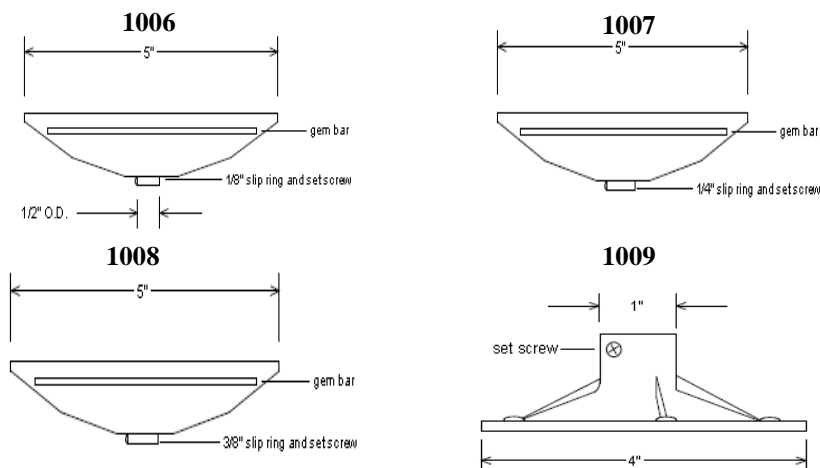

Cat. #	Description
1006	Canopy with slip ring for 1/8 I.P.S. stem
1007	Canopy with slip ring for 1/4 I.P.S. stem
1008	Canopy with slip ring for 3/8 I.P.S. stem
1009	Cast canopy threaded for 1/2 I.P.S. Stem

For matching stem price list see pages 91-92