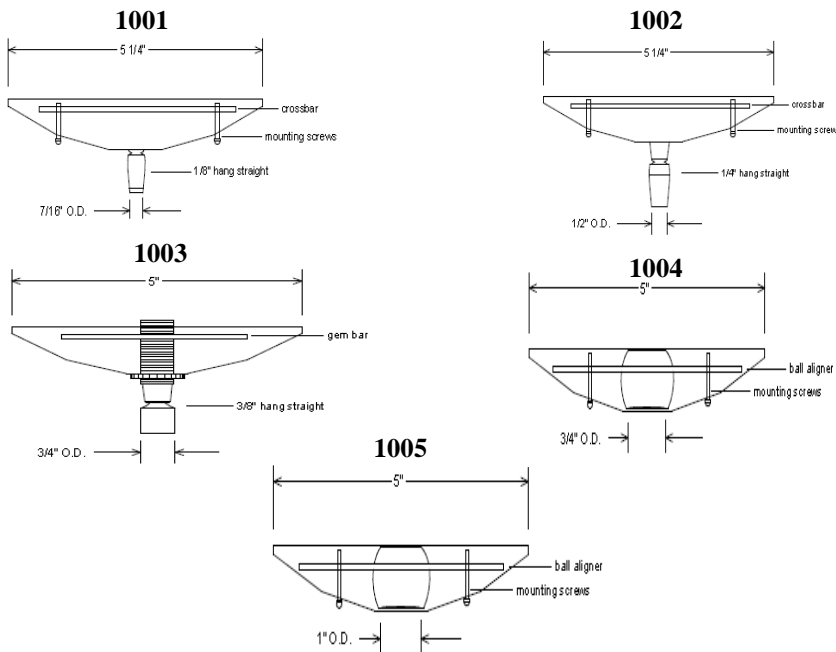

Primelite Manufacturing Corp.

407 South Main St.
Freeport, NY. 11520

Phone (516) 868-4411

Phone (800) 327-7583

Fax (516) 868-4609

Web Page: www.primelite-mfg.com

Canopies

All indoor stem fixtures are made with 1/8 I.P.S. Stem.

All outdoor fixtures are made with 1/4 I.P.S. stem and spun aluminum canopy- unless otherwise requested.

Canopy sets come with steel canopy, cross bar hang straight, screws and nuts for box mount. * Indoor canopies: PB, Chrome and Painted colors * Outdoor canopies: Painted Colors Only

Cat. #	Description
1001	Canopy with hang straight for 1/8 I.P.S. Stem
1002	Canopy with hang straight for 1/4 I.P.S. Stem
1003	Canopy with hang straight for 3/8 I.P.S. stem
1004	Canopy with ball aligner for 1/2 I.P.S. stem
1005	Canopy with ball aligner for 3/4 I.P.S. stem

Slip ring canopy sets come with steel canopy, slip ring and gem bar for box mount.

Cat. #	Description
1006	Canopy with slip ring for 1/8 I.P.S. stem
1007	Canopy with slip ring for 1/4 I.P.S. stem
1008	Canopy with slip ring for 3/8 I.P.S. stem
1009	Cast canopy threaded for 1/2 I.P.S. Stem