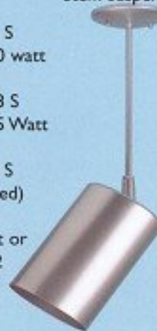

Cord suspension

Cat #57  
1/R20 60 watt

Cat #58  
1/R30  
75 watt

Cat #59  
(Illustrated)  
1/R40  
150 watt or  
1/PLT 42

Ceiling Flush

Cat #57F 1/R20 60 watt  
Cat #58F 1/R30 75 watt  
Cat #59F (illus.) 1/R40 150 watt or 1/PLT 42

Stem suspension

Cat #57 S  
1/R20 60 watt

Cat #58 S  
1/R30 75 Watt

Cat #59 S  
(Illustrated)  
1/R40  
150 watt or  
1/PLT 42

Line switch  
12 ft. cord  
& plug

Cat #57L 6" High 1/R20 60 watt  
Cat #58L 8" High 1/R30 75 watt  
Cat #59L 9 5/8" 1/R40 150 watt or 1/PLT 42

Consult color chart for available colors. 12" stem or 120" of cord are standard. Other stem and cord lengths available. Three light wall canopies are 20" long with the heads mounted 8" on center. Chrome and PB are available on request. All PLT are made for electronic 4 pin bulbs. Other wattages available consult factory. PL 26 T3 GU 24 socket bases are available on all fixtures. Bulbs not included. Energy Star is available on request. Fixtures are for indoor use, can be made for outdoor use on request. All wall fixtures can be made as a pin up. The pin up comes with 12 ft. cord and plug and a turn switch on the canopy.