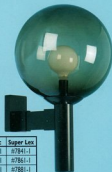

SMOKE

Globe Dia.	Acrylic	Super Lex
14"	#2841-1	#7941-1
16"	#2861-1	#7861-1
18"	#2881-1	#7881-1
20"	#2901-1	#7901-1
22"	#2921-1	#7921-1
24"	#2941-1	#7941-1

WHITE