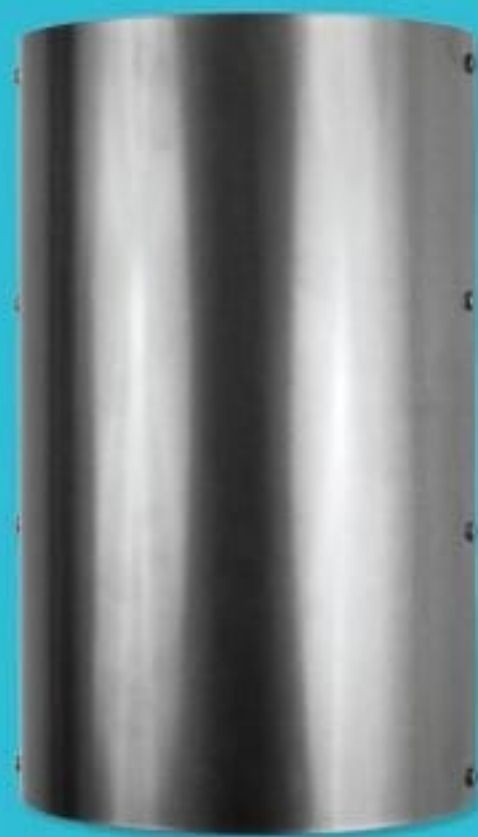

Primelite Manufacturing Corp.

407 South Main Street
Freeport, N.Y. 11520

Phone
Fax
Website

(516) 868-4411
(516) 868-4609
www.primelite-mfg.com

IN THE U.S.A.

Ceiling Flush

Cat#	Dia	Number & Type of Bulb	O.A.H.
706	15"	3/40, 3/PL 26	5"
706/20	20"	4/40, 3/PL 32	7"
706/24	24"	4/40, PL 42, LED Available	8"
706/30	30"	4/40, PL 42, LED Available	8"
706/36	36"	6/40, PL 42, LED Available	10"
706/48	48"	8/40, PL 42, LED Available	11"

Cat#	Dia	Number & Type of Bulb	O.A.H.
650	20"	4/100, PL 32, LED 20 Watt	40"
654	24"	4/100, PL 32, LED 20 Watt	40"
655	30"	4/100, PL 42, LED Available	39½"
656	36"	6/100, PL 42, LED Available	45"
658	48"	8/100, PL 42, LED Available	50"

Cat# 605
Ht 15" Dia 11½" Ext 3½"
1/60 T10, 2/PL 13, LED 10 Watt
Satin Alum, Painted Finishes.
White Lens only.

Cat# 606
Ht 12½" Dia 7¾" Ext 3½"
2/60, PL 26, LED 10 Watt

Cat# 704
Ht 6" Dia 12" Ext 3¾"
1/60, PL 13, LED 10 Watt

Cat# 705
Ht 16" Dia 7" Ext 4"
2/60 T10, 2/PL13, 2/LED10

Center band comes w/ LED option +

All fixture lenses are made from acrylic. For lens color add - 03 (WHITE), - 10 (ALABASTER).
Metal colors are: Chrome, Polish Brass & Brushed Nickel. Standard painted colors also available. Please consult color chart.
Special colors available upon request. Other wattages, GU24 Sockets and LEDs are also available upon request.