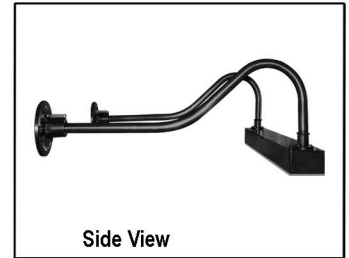

LINEAR LIGHTS

#5750/ *-855-11 ESW LED 50
51⁵/₈" L | 12" Ext | 7" H

#5751/ *-855-11 ESW LED 50
97⁵/₈" L | 12" Ext | 7" H

#5751/ *-855-11 ESW LED 100
97⁵/₈" L | 12" Ext | 7" H

*When ordering please specify Lens color -3 White, -4 Clear, -5 Frosted. Specify light color -3.5K or 5K

#5750/ *-850 LED 50
51⁵/₈" L | 24¹/₂" Ext | 9" H

#5751/ *-850 LED 50
97⁵/₈" L | 24¹/₂" Ext | 9" H

#5751/ *-850 LED 100
97⁵/₈" L | 24¹/₂" Ext | 9" H

*When ordering please specify Lens color -3 White, -4 Clear, -5 Frosted. Specify light color -3.5K or 5K

#5750/ *-861 LED 50
51¹/₂" L | 14¹/₂" Ext | 7³/₄" H

#5751/ *-861 LED 50
97¹/₂" L | 14¹/₂" Ext | 7³/₄" H

#5751/ *-861 LED 100
97¹/₂" L | 14¹/₂" Ext | 7³/₄" H

*When ordering please specify Lens color -3 White, -4 Clear, -5 Frosted. Specify light color -3.5K or 5K

The "Light Box" for the #5750 style fixtures measure 50" long & arms are 47" center to center. The "Light Box" for the #5751 style fixtures measure 96" long & arms are 93" center to center. All fixtures are made of aluminum and can be used indoors or outdoors. Available in any of our 29 standard colors. Custom colors available on request. Other arm styles available, see page 05 & 06 of Section A or consult factory. LED 50 = 7,795 Lumens. LED 100 = 14,000 Lumens. All drivers are 120-277 Volts.