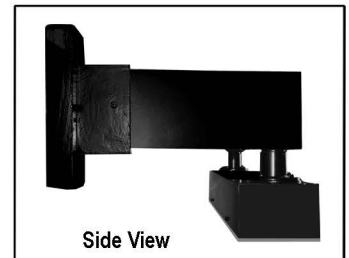

LINEAR LIGHTS

#5750/ *-855-11 ESW LED 50
51⁵/₈" L | 12" Ext | 7" H

#5751/ *-855-11 ESW LED 50
97⁵/₈" L | 12" Ext | 7" H

#5751/ *-855-11 ESW LED 100
97⁵/₈" L | 12" Ext | 7" H

*When ordering please specify Lens color -3 White, -4 Clear, -5 Frosted. Specify light color -3.5K or 5K

#5750/ *-850 LED 50
51⁵/₈" L | 24¹/₂" Ext | 9" H

#5751/ *-850 LED 50
97⁵/₈" L | 24¹/₂" Ext | 9" H

#5751/ *-850 LED 100
97⁵/₈" L | 24¹/₂" Ext | 9" H

*When ordering please specify Lens color -3 White, -4 Clear, -5 Frosted. Specify light color -3.5K or 5K

#5750/ *-861 LED 50
51¹/₂" L | 14¹/₂" Ext | 7³/₄" H

#5751/ *-861 LED 50
97¹/₂" L | 14¹/₂" Ext | 7³/₄" H

#5751/ *-861 LED 100
97¹/₂" L | 14¹/₂" Ext | 7³/₄" H

*When ordering please specify Lens color -3 White, -4 Clear, -5 Frosted. Specify light color -3.5K or 5K

The "Light Box" for the #5750 style fixtures measure 50" long & arms are 47" center to center. The "Light Box" for the #5751 style fixtures measure 96" long & arms are 93" center to center. All fixtures are made of aluminum and can be used indoors or outdoors. Available in any of our 29 standard colors. Custom colors available on request. Other arm styles available, see page 05 & 06 of Section A or consult factory. LED 50 = 7,795 Lumens. LED 100 = 14,000 Lumens. All drivers are 120-277 Volts.