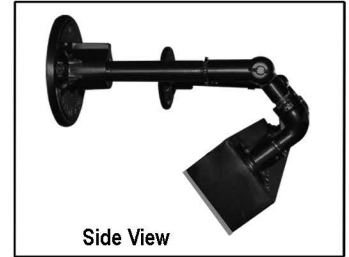

LINEAR LIGHTS

#5750/ *-855-11 ESW LED 50
51⁵/₈" L | 12" Ext | 7" H

#5751/ *-855-11 ESW LED 50
97⁵/₈" L | 12" Ext | 7" H

#5751/ *-855-11 ESW LED 100
97⁵/₈" L | 12" Ext | 7" H

*When ordering please specify Lens color -3 White, -4 Clear, -5 Frosted. Specify light color -3.5K or 5K

#5750/ *-850 LED 50
51⁵/₈" L | 24¹/₂" Ext | 9" H

#5751/ *-850 LED 50
97⁵/₈" L | 24¹/₂" Ext | 9" H

#5751/ *-850 LED 100
97⁵/₈" L | 24¹/₂" Ext | 9" H

*When ordering please specify Lens color -3 White, -4 Clear, -5 Frosted. Specify light color -3.5K or 5K

#5750/ *-861 LED 50
51¹/₂" L | 14¹/₂" Ext | 7³/₄" H

#5751/ *-861 LED 50
97¹/₂" L | 14¹/₂" Ext | 7³/₄" H

#5751/ *-861 LED 100
97¹/₂" L | 14¹/₂" Ext | 7³/₄" H

*When ordering please specify Lens color -3 White, -4 Clear, -5 Frosted. Specify light color -3.5K or 5K

The "Light Box" for the #5750 style fixtures measure 50" long & arms are 47" center to center. The "Light Box" for the #5751 style fixtures measure 96" long & arms are 93" center to center. All fixtures are made of aluminum and can be used indoors or outdoors. Available in any of our 29 standard colors. Custom colors available on request. Other arm styles available, see page 05 & 06 of Section A or consult factory. LED 50 = 7,795 Lumens. LED 100 = 14,000 Lumens. All drivers are 120-277 Volts.