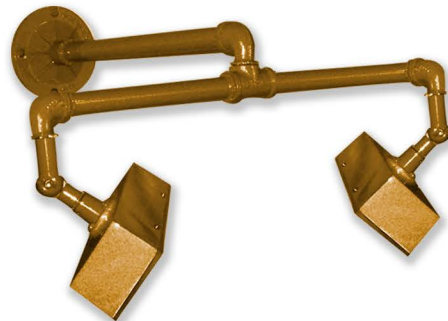

Lamp: 25 W LED
3500K: 3920 Lm
5000K: 3920 Lm

#5744/855-13 LED 25
6 5/8" OAH | 14 1/8" OAE | 24" OAL
Light Box: 24" L | 2" H | 3" W
Arm: 2" H | 13" Ext

Lamp: 25 W LED
3500K: 3920 Lm
5000K: 3920 Lm

#5744/861 ESW LED 25
11 1/4" OAH | 14 5/8" OAE | 24" OAL
Light Box: 24" L | 2" H | 3" W
Arm: 6" H | 90° Swivel

Lamp: 25 W LED
3500K: 3920 Lm
5000K: 3920 Lm

#5744WW LED 25
4 1/8" OAH | 5 3/8" OAE | 24" OAL
Light Box: 24" L | 2" H | 3" W
Arm: 25" H

Lamp: 25 W LED
3500K: 3920 Lm
5000K: 3920 Lm

#5744/855-13 ESW LED 25
10" OAH | 14 1/8" OAE | 24" OAL
Light Box: 24" L | 2" H | 3" W
Arm: 2" H | 13" Ext | 90° Swivel

Lamp: 25 W LED
3500K: 3920 Lm
5000K: 3920 Lm

#5744/872 ESW LED 25
25 1/2" OAH | 11 3/8" OAE | 24" OAL
Light Box: 24" L | 2" H | 3" W
Arm: 25" H | 90° Swivel

Lamp: 25 W LED
3500K: 3920 Lm
5000K: 3920 Lm

#5744/858-13 ESW LED 50
12 3/8" OAH | 24 5/8" OAE | 23" OAL
Light Box: 24" L | 2" H | 3" W
Arm: 5" H | 13" Ext | 90° Swivel (2)