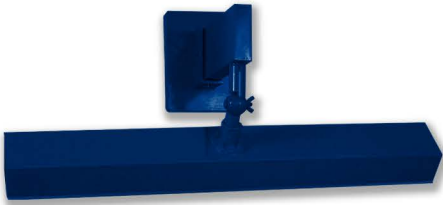

2' LINEAR LIGHTS

#5744/850 LED 25
9 1/4" OAH | 24 5/8" OAE | 24" OAL
Light Box: 24" L | 2" H | 3" W
Arm: 7" H

Lamp: 25 W LED
3500K: 3920 Lm
5000K: 3920 Lm

#5744/851 LED 25
20 5/8" OAH | 29 5/8" OAE | 24" OAL
Light Box: 24" L | 2" H | 3" W
Arm: 20" H

Lamp: 25 W LED
3500K: 3920 Lm
5000K: 3920 Lm

#5744/855-13 LED 25
6 5/8" OAH | 14 1/8" OAE | 24" OAL
Light Box: 24" L | 2" H | 3" W
Arm: 2" H | 13" Ext

Lamp: 25 W LED
3500K: 3920 Lm
5000K: 3920 Lm

#5744/861 ESW LED 25
11 1/4" OAH | 14 5/8" OAE | 24" OAL
Light Box: 24" L | 2" H | 3" W
Arm: 6" H | 90° Swivel

Lamp: 25 W LED
3500K: 3920 Lm
5000K: 3920 Lm

#5744WW LED 25
4 1/8" OAH | 5 3/8" OAE | 24" OAL
Light Box: 24" L | 2" H | 3" W
Arm: 25" H

Lamp: 25 W LED
3500K: 3920 Lm
5000K: 3920 Lm

#5744/855-13 ESW LED 25
10" OAH | 14 1/8" OAE | 24" OAL
Light Box: 24" L | 2" H | 3" W
Arm: 2" H | 13" Ext | 90° Swivel