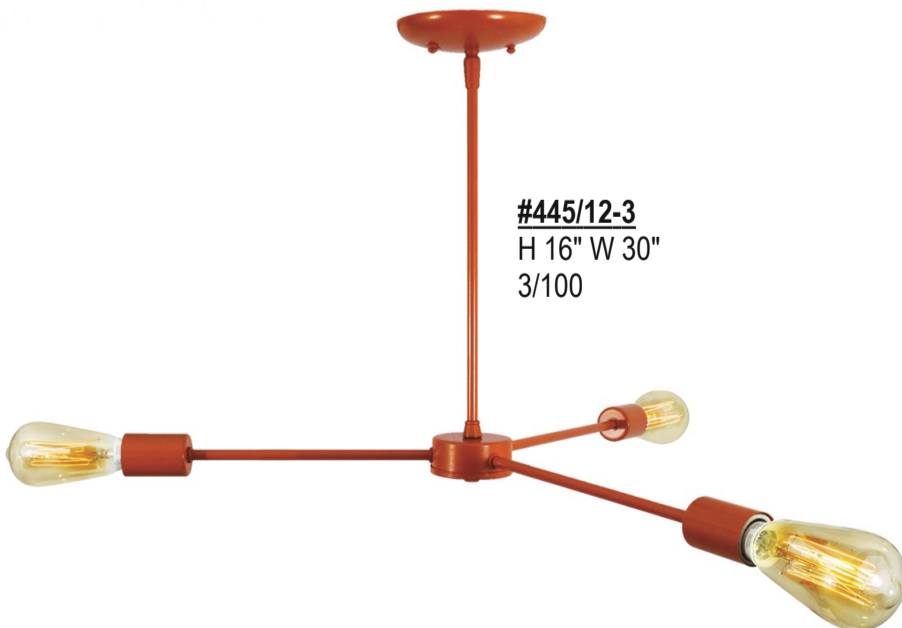

SPUTNIK SERIES

All arms are fully customizable. Standard arm length is 12". Other sizes available.

#445/12-2 SW
H 16" W 30"
2/100

#445/12-4
H 16" W 30"
4/100

Sputnik

#70/12-8
H 22³/₄" W 28³/₄"
8/100

Cynthia

#685/27-5
H 45" W 27"
5/100
Includes 18" chain
Painted finishes only

#445/12-3
H 16" W 30"
3/100

All measurements are less bulbs. Bulbs sold separately. Fixtures for indoor use only.
Swivels (SW) and extra arms are available on all fixtures.
For colors, consult color chart. Custom colors available.