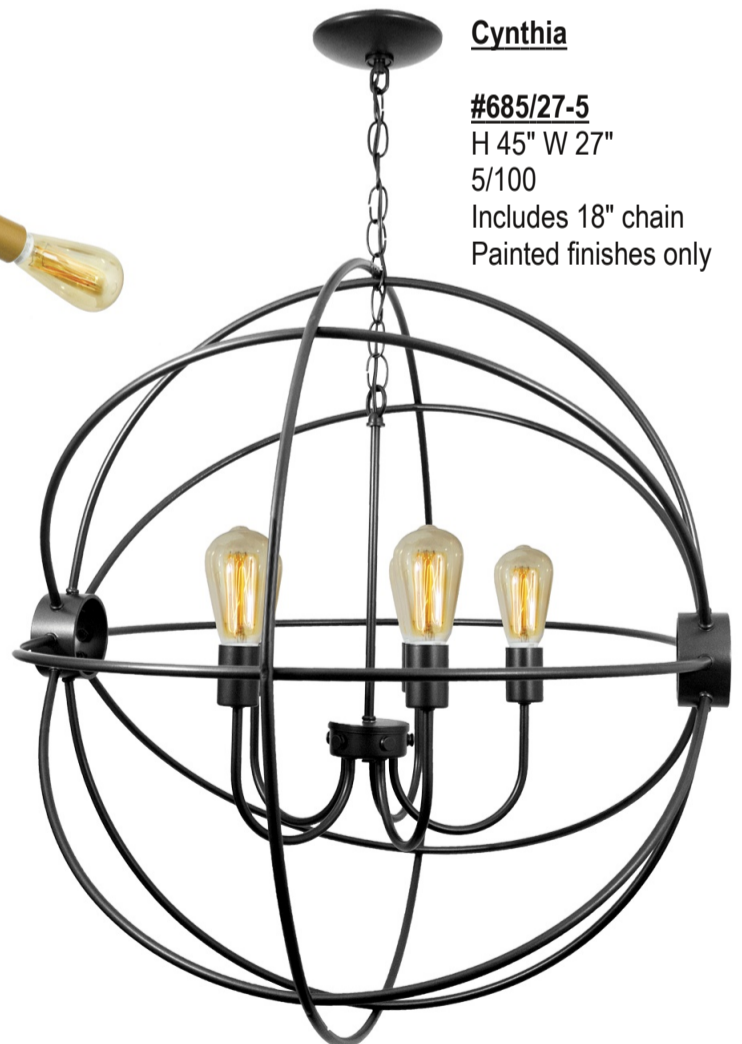

SPUTNIK SERIES

All arms are fully customizable. Standard arm length is 12". Other sizes available.

#445/12-2 SW
H 16" W 30"
2/100

#445/12-4
H 16" W 30"
4/100

Sputnik

#70/12-8
H 22³/₄" W 28³/₄"
8/100

Cynthia

#685/27-5
H 45" W 27"
5/100
Includes 18" chain
Painted finishes only

#445/12-3
H 16" W 30"
3/100

All measurements are less bulbs. Bulbs sold separately. Fixtures for indoor use only.
Swivels (SW) and extra arms are available on all fixtures.
For colors, consult color chart. Custom colors available.