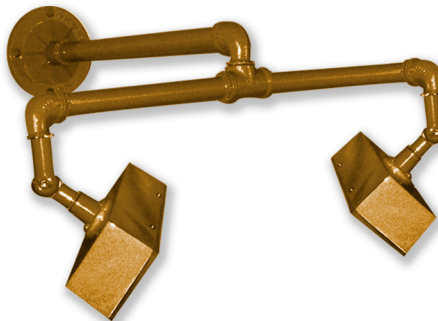

#5744/861 ESW LED 25
 11 1/4" OAH | 14 5/8" OAE | 24" OAL
 Light Box: 24" L | 2" H | 3" W
 Arm: 6" H | 90° Swivel

Lamp: 25 W LED
 3500K: 3920 Lm
 5000K: 3920 Lm

#5744WW LED 25
 4 1/8" OAH | 5 3/8" OAE | 24" OAL
 Light Box: 24" L | 2" H | 3" W
 Arm: 25" H

Lamp: 25 W LED
 3500K: 3920 Lm
 5000K: 3920 Lm

#5744/855-13 ESW LED 25
 10" OAH | 14 1/8" OAE | 24" OAL
 Light Box: 24" L | 2" H | 3" W
 Arm: 2" H | 13" Ext | 90° Swivel

Lamp: 25 W LED
 3500K: 3920 Lm
 5000K: 3920 Lm

#5744/872 ESW LED 25
 25 1/2" OAH | 11 3/8" OAE | 24" OAL
 Light Box: 24" L | 2" H | 3" W
 Arm: 25" H | 90° Swivel

Lamp: 25 W LED
 3500K: 3920 Lm
 5000K: 3920 Lm

#5744/858-13 ESW LED 50
 12 3/8" OAH | 24 5/8" OAE | 23" OAL
 Light Box: 24" L | 2" H | 3" W
 Arm: 5" H | 13" Ext | 90° Swivel (2)