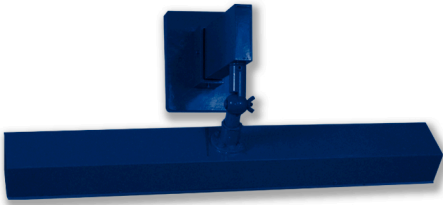

#5744/861 ESW LED 25
11 1/4" OAH | 14 5/8" OAE | 24" OAL
Light Box: 24" L | 2" H | 3" W
Arm: 6" H | 90° Swivel

Lamp: 25 W LED
3500K: 3920 Lm
5000K: 3920 Lm