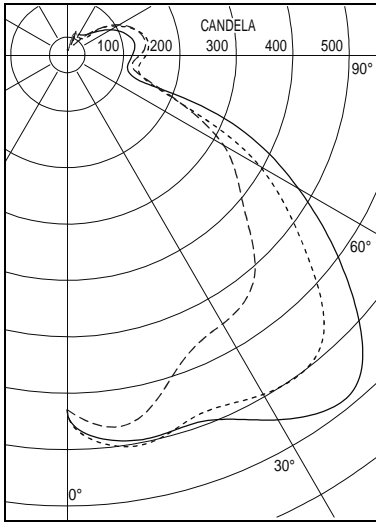

## Model 161/1124 GO

7.47" high  
12.43" diameter

PRISMATIC OPEN OR  
CLOSED LUMINAIRE  
COMMERCIAL, INSTITUTIONAL,  
DECORATIVE APPLICATIONS

Efficiency: 95.8%

Uplight: 17.8%

CIE type: Semi-Direct

Luminaire spacing criteria: 1.7, 1.3

# Model 161/1124 GO

Report Number: ITL53820  
 Total Luminaire Efficiency: 95.8%  
 CIE Type: Semi-Direct  
 Luminaire Spacing Criteria: 1.7, 1.3

## Photometrics

The unique design of the Model 161/1124 GO permits a broad range of lighting distributions to be achieved efficiently. Adjustments in the light center position produce spacing criteria from .9-2.2. A 42 watt compact fluorescent at a 4.5 inch light center position yields a spacing criteria of 1.7, 1.3 overall efficiency of 95.8% and 17.8% uplift of luminaire (ITL53820).

### Luminance Data in Candela/SQ M at 0° plane

Angle	Average
45°	9047
55°	7172
65°	4863
75°	2074
85°	2668

Tested in accordance with IES standards. Lamp is a 42 watt compact fluorescent.  
 Lumen rating=3200. Lamp center located at 4.5 inches above lower rim.