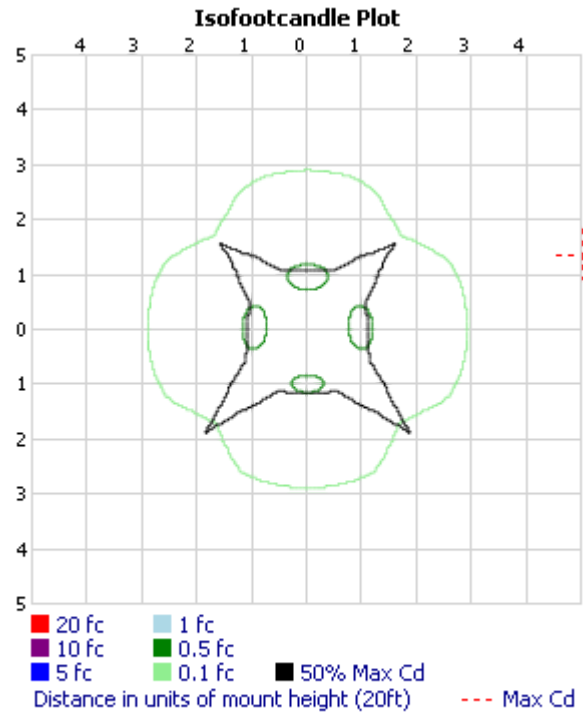

LAMP, CLEAR ACRYLIC ENCLOSURE.  
 LAMP CATALOG: SYLVANIA M175/U/MED  
 LAMP: ONE CLEAR VBD M57 175 WATT B17 METAL HALIDE LAMP RATED AT 14,000 LUMENS.  
 LAMP OUTPUT: 1 LAMP, RATED LUMENS/LAMP: 14000  
 INPUT WATTAGE: 175  
 LUMINOUS OPENING: RECTANGLE W/LUMINOUS SIDES (L: 10.62", W: 10.62", H: 9.5")  
 MAX CD: 1,395.0 AT HORIZONTAL: 105°, VERTICAL: 99.5°  
 CUTOFF CLASS: NONCUTOFF  
 ROADWAY CLASS: UNCLASSIFIED, UNCLASSIFIED  
 EFFICIENCY: 77.2%

**ZONAL LUMEN SUMMARY**

ZONE	LUMENS	% LAMP	% LUMINAIRE
0-30	79.7	0.6%	0.7%
0-40	254.8	1.8%	2.4%
0-60	1,344.4	9.6%	12.4%
60-90	3,377.3	24.1%	31.2%
70-100	3,787.6	27.1%	35%
90-120	3,808.1	27.2%	35.2%
0-90	4,721.7	33.7%	43.7%
90-180	6,091.2	43.5%	56.3%
0-180	10,812.9	77.2%	100%