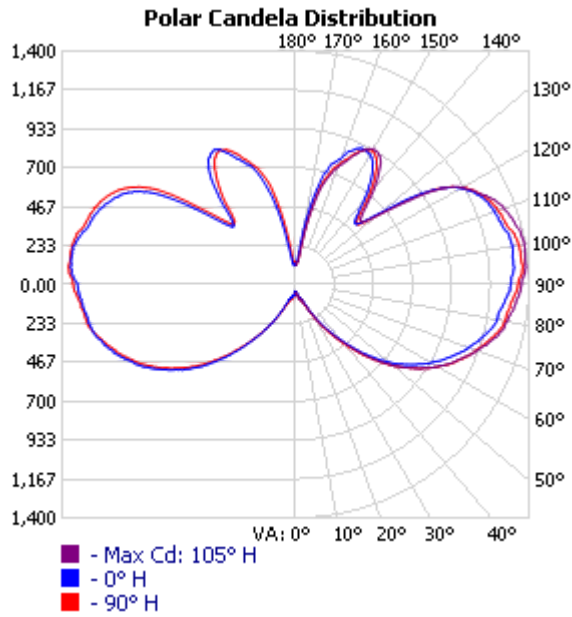

LAMP, CLEAR ACRYLIC ENCLOSURE.  
 LAMP CATALOG: SYLVANIA M175/U/MED  
 LAMP: ONE CLEAR VBD M57 175 WATT B17 METAL HALIDE LAMP RATED AT 14,000 LUMENS.  
 LAMP OUTPUT: 1 LAMP, RATED LUMENS/LAMP: 14000  
 INPUT WATTAGE: 175  
 LUMINOUS OPENING: RECTANGLE W/LUMINOUS SIDES (L: 10.62", W: 10.62", H: 9.5")  
 MAX CD: 1,395.0 AT HORIZONTAL: 105°, VERTICAL: 99.5°  
 CUTOFF CLASS: NONCUTOFF  
 ROADWAY CLASS: UNCLASSIFIED, UNCLASSIFIED  
 EFFICIENCY: 77.2%

**ZONAL LUMEN SUMMARY**

ZONE	LUMENS	% LAMP	% LUMINAIRE
0-30	79.7	0.6%	0.7%
0-40	254.8	1.8%	2.4%
0-60	1,344.4	9.6%	12.4%
60-90	3,377.3	24.1%	31.2%
70-100	3,787.6	27.1%	35%
90-120	3,808.1	27.2%	35.2%
0-90	4,721.7	33.7%	43.7%
90-180	6,091.2	43.5%	56.3%
0-180	10,812.9	77.2%	100%

**LUMENS PER ZONE**

ZONE	LUMENS	% TOTAL	ZONE	LUMENS	% TOTAL
0-10	5.2	0.0%	90-100	1,351.9	12.5%
10-20	21.8	0.2%	100-110	1,314.7	12.2%
20-30	52.7	0.5%	110-120	1,141.5	10.6%
30-40	175.1	1.6%	120-130	715.7	6.6%
40-50	405.2	3.7%	130-140	471.3	4.4%
50-60	684.4	6.3%	140-150	547.6	5.1%
60-70	941.6	8.7%	150-160	373.9	3.5%
70-80	1,150.2	10.6%	160-170	156.6	1.4%
80-90	1,285.5	11.9%	170-180	17.8	0.2%