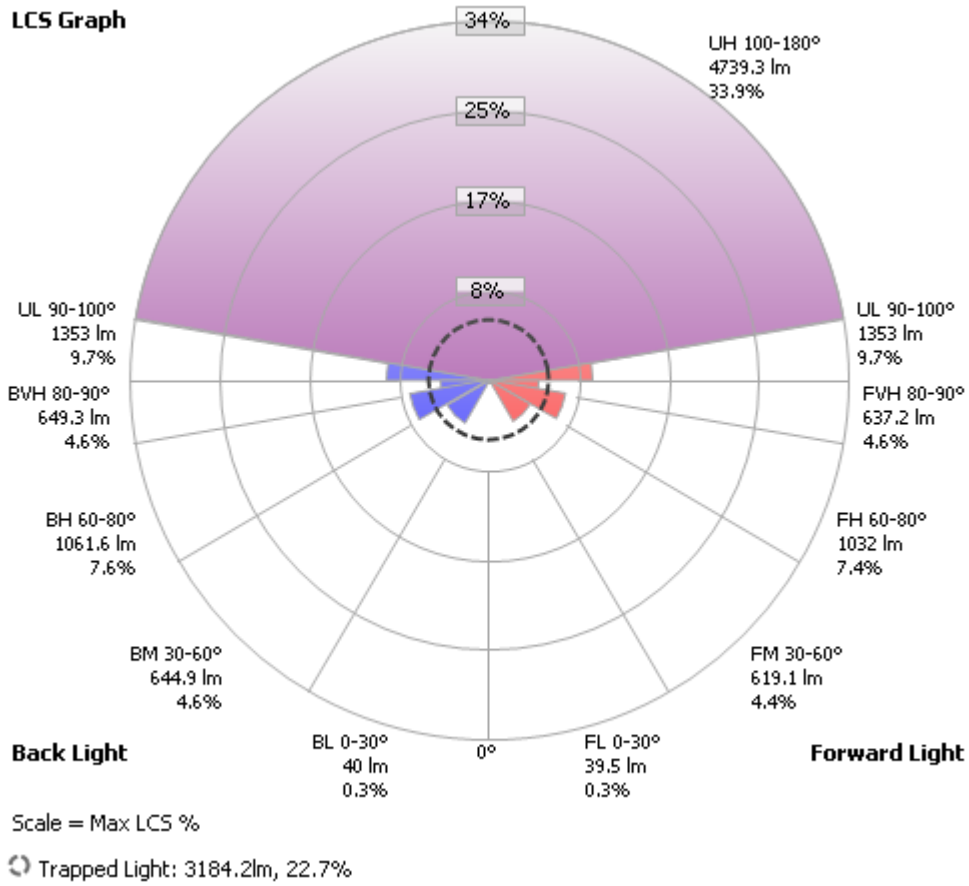

CATALOG: 1325

CANDELA TABLE - TYPE C

	0	15	25	35	45	55	65	75	85	90	105	115	125	135	145	155	165	175	180	
0	50	50	50	50	50	50	50	50	50	50	50	50	50	50	50	50	50	50	50	50
5	47	52	51	46	41	46	54	58	56	56	56	54	49	42	46	54	58	58	51	
10	63	64	64	61	54	58	63	69	66	69	69	69	63	56	59	66	64	66	64	
15	78	81	81	71	66	69	76	78	85	85	83	83	71	66	69	73	76	78	75	
20	91	91	91	80	69	75	85	93	98	98	98	91	78	64	71	81	86	88	85	
25	122	119	102	83	69	76	95	119	135	137	134	117	86	69	73	88	102	120	122	
30	218	210	173	120	80	98	157	205	229	235	217	183	135	98	102	154	201	225	230	
35	325	313	276	212	135	185	273	320	342	349	335	296	229	166	198	271	322	345	352	
40	447	433	406	306	235	283	400	447	469	474	461	428	337	261	308	401	459	476	484	
45	583	572	545	408	328	384	532	586	606	611	606	569	449	359	415	533	601	620	627	
50	720	713	684	525	425	503	669	733	745	750	748	711	569	461	528	672	745	760	769	
55	838	835	804	628	513	606	791	855	867	874	875	836	676	552	632	794	872	882	891	
60	937	940	909	720	591	699	899	967	977	984	985	948	769	627	721	904	982	991	1002	
65	1025	1024	1002	794	650	774	999	1058	1068	1075	1070	1046	845	684	792	999	1075	1079	1087	
70	1101	1104	1090	857	699	842	1087	1136	1145	1150	1155	1133	913	737	853	1082	1156	1155	1165	
75	1173	1184	1165	918	740	901	1162	1212	1223	1221	1234	1206	975	781	911	1153	1234	1228	1229	
80	1225	1236	1226	975	772	948	1219	1270	1280	1272	1287	1260	1028	813	957	1211	1280	1283	1260	
85	1256	1277	1283	1021	803	991	1272	1312	1307	1294	1324	1309	1067	845	996	1261	1312	1302	1283	
90	1291	1312	1314	1052	825	1023	1307	1348	1336	1333	1355	1339	1102	869	1031	1294	1348	1334	1307	
95	1312	1343	1339	1096	853	1065	1336	1378	1366	1366	1383	1368	1140	903	1075	1326	1377	1358	1351	
100	1320	1356	1350	1124	875	1092	1350	1385	1372	1360	1392	1373	1163	921	1102	1339	1380	1351	1351	
105	1295	1344	1339	1129	879	1096	1338	1368	1346	1322	1370	1355	1163	923	1109	1328	1361	1321	1297	
110	1271	1311	1311	1118	874	1089	1309	1331	1309	1294	1331	1317	1146	911	1090	1300	1321	1287	1267	
115	1236	1250	1250	1074	842	1041	1251	1263	1256	1251	1265	1255	1101	874	1045	1238	1243	1233	1212	
120	1154	1141	1112	899	687	875	1112	1151	1158	1162	1163	1124	918	687	858	1092	1145	1138	1121	
125	979	935	852	635	445	582	830	940	977	975	957	855	633	428	552	798	908	945	891	
130	683	650	604	516	373	461	594	637	667	662	654	611	537	391	474	591	620	638	593	
135	513	532	598	611	533	594	630	549	525	520	549	630	662	582	642	686	567	533	535	
140	610	671	781	787	713	774	843	730	676	671	715	836	840	757	823	919	787	715	745	
145	797	857	962	889	791	853	985	928	857	845	891	994	923	811	874	1040	974	899	914	
150	896	925	970	858	767	809	960	974	930	923	936	970	858	759	803	962	979	941	935	
155	903	897	874	750	667	687	803	889	874	875	865	853	718	635	655	769	865	853	836	
160	815	789	731	628	576	588	655	745	770	769	753	699	588	569	574	628	728	759	745	
165	698	662	596	516	496	501	516	586	633	638	615	562	471	440	455	484	547	586	542	
170	441	400	374	317	264	254	284	325	347	352	340	305	252	198	185	218	262	290	224	
175	171	164	161	151	139	142	144	144	142	142	141	139	130	122	125	129	132	125	122	
180	123	123	123	123	123	123	123	123	123	123	123	123	123	123	123	123	123	123	123	123