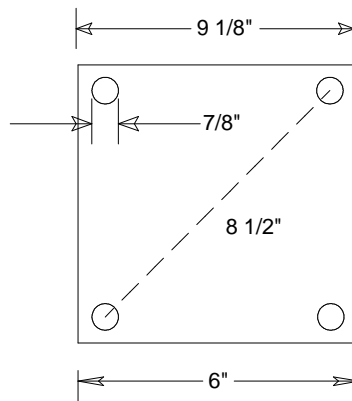

4" Square to 3" Round Post Adapter

Shoe Base

			Primelite Mfg. Corp.		
Drawn	lv	01/30/17	#6408 SB 4" Square Post Height 8' Shoe Base Extruded Aluminum Smooth Surface		
Checked	lv	10/03/17			
ENG Appr.					
MFR Appr.					
QA					
Comments CAD Generated Drawing Do Not Manually Update Construction: Aluminum			Size	Drawing No.	Rev
			A	0001	A
			Scale	CAD File	Sheet 1 of 1