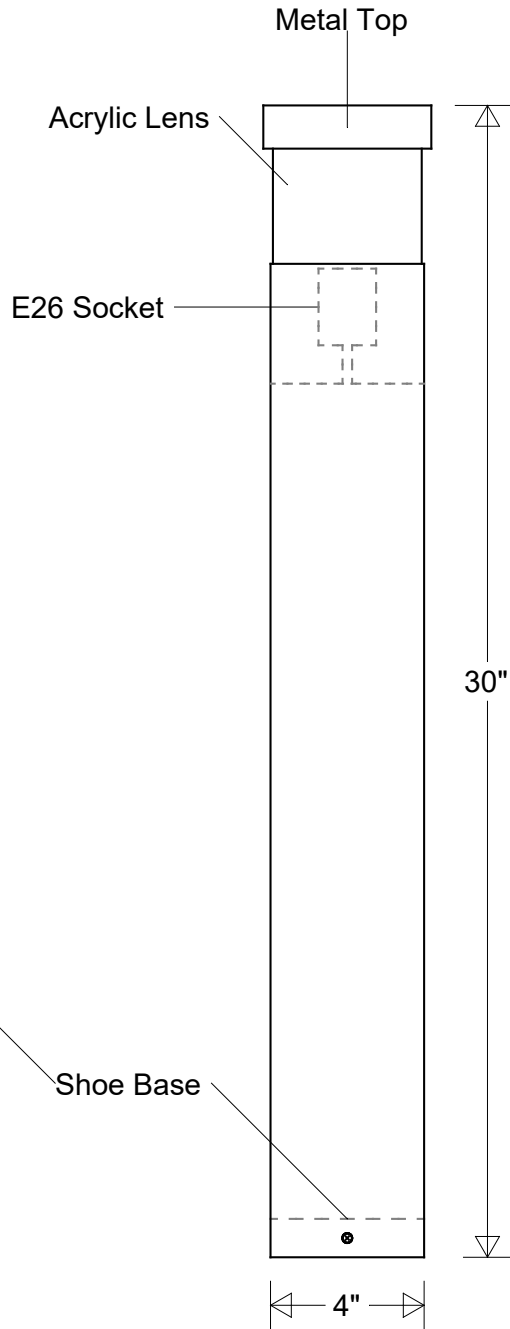

# Primelite Manufacturing Corp

407 S Main St, Freeport, NY 11520

Phone: 516-868-4411 | Fax: 516-868-4609  
 sales@primelite-mfg.com | www.primelite-mfg.com

PART # #5403	LAMP E26 Socket	VOLTAGE 120 V	COLOR Powder Coated Paint
JOB NAME			TYPE Bollard

<b>Lamp: E26 Socket</b> Max Wattage: 75 W 	Initials	Date	<h2>Bollard #5403</h2>							
	Drawn	CB						01/2023		
<b>Construction:</b> Aluminum   Acrylic	Checked		4" W   30" H   Shoe Base			<b>Revisions</b>				
	ENG Appr.		Lens: Smoke(/1)   White(/3)   Clear(/4)   Frosted(/5)			<b>Zone</b>	<b>Rev</b>	<b>Description</b>	<b>Date</b>	<b>Appr</b>
	MFR Appr.		Size	Drawing No.	Rev					
	QA		<b>A</b>	<b>0001</b>	<b>A</b>					
<b>Unless Otherwise Specified:</b> Dimensions in Inches	Weight:		Scale	CAD File	Sheet	<b>1 of 1</b>				