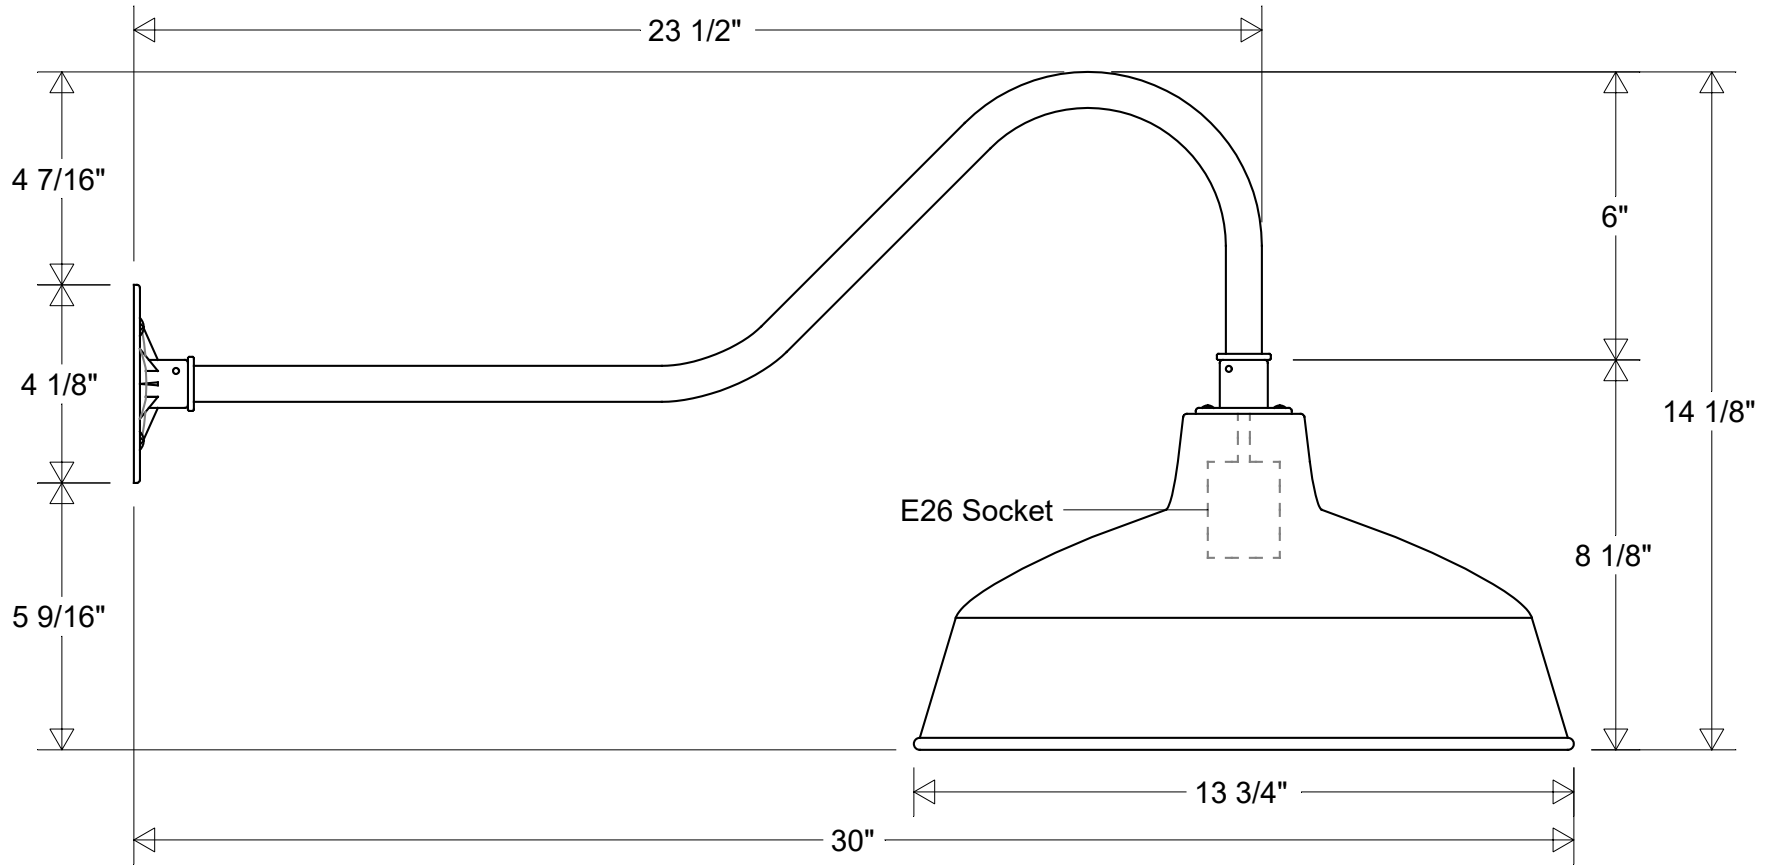

Primelite Manufacturing Corp

407 S Main St, Freeport, NY 11520

Phone: 516-868-4411 | Fax: 516-868-4609
 sales@primelite-mfg.com | www.primelite-mfg.com

PART # #23/14-850	LAMP E26 Socket	VOLTAGE 120 V	COLOR Powder Coated Paint
JOB NAME			TYPE Gooseneck

Lamp: E26 Socket Max Wattage: 150 W 	Initials	Date	#23/14-850						
	Drawn	CB						09/2023	
	Checked			Size		Revisions			
ENG Appr.			Drawing No.		Zone	Rev	Description	Date	Appr
Construction: Aluminum	MFR Appr.		A	0001	A				
Unless Otherwise Specified: Dimensions in Inches	QA		Scale	CAD File	Sheet	1 of 1			
Weight:									