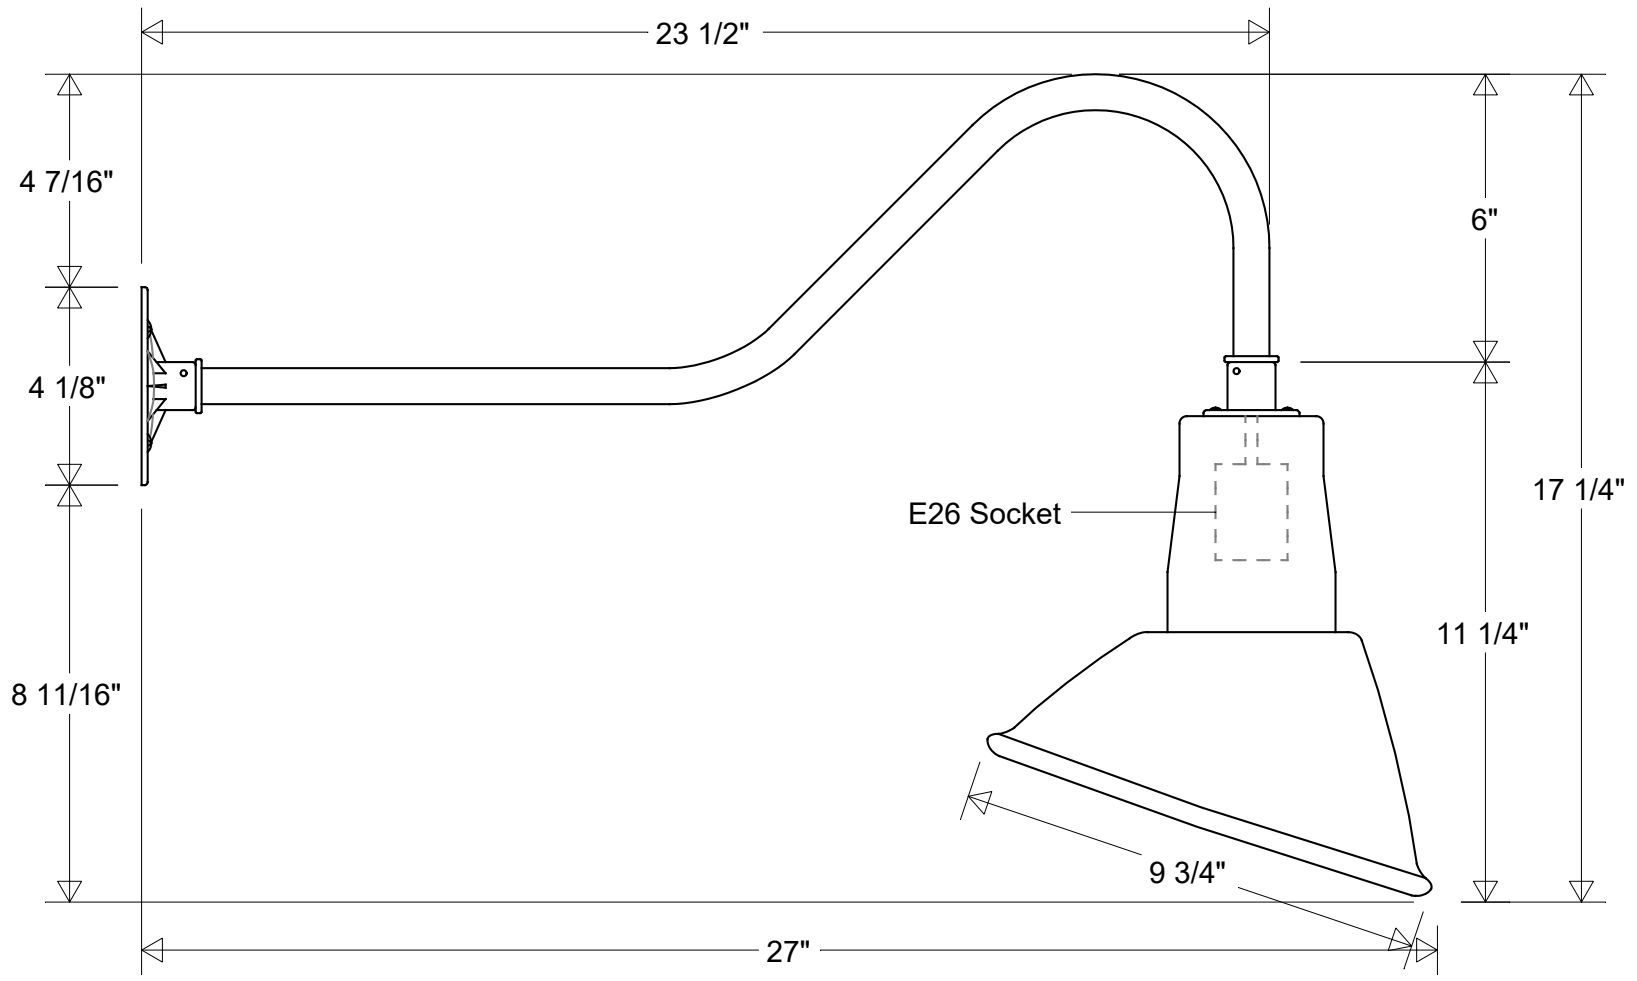

# Primelite Manufacturing Corp

407 S Main St, Freeport, NY 11520

Phone: 516-868-4411 | Fax: 516-868-4609  
 sales@primelite-mfg.com | www.primelite-mfg.com

PART # #20/850	LAMP E26 Socket	VOLTAGE 120 V	COLOR Powder Coated Paint
JOB NAME			TYPE Gooseneck

Lamp: E26 Socket Max Wattage: 200 W 	Initials	Date	<b>#20/850</b>						
	Drawn	CB						09/2023	
	Checked			9 3/4" Dia   27" Ext   17 1/4" H		<b>Revisions</b>			
ENG Appr.			6" Drop   8 11/16" Below Box		<b>Zone</b>	<b>Rev</b>	<b>Description</b>	<b>Date</b>	<b>Appr</b>
Construction: Aluminum	MFR Appr.		Size	Drawing No.	Rev				
	QA		<b>A</b>	<b>0001</b>	<b>A</b>				
Unless Otherwise Specified: Dimensions in Inches	Weight:		Scale	CAD File	Sheet				
					<b>1 of 1</b>				