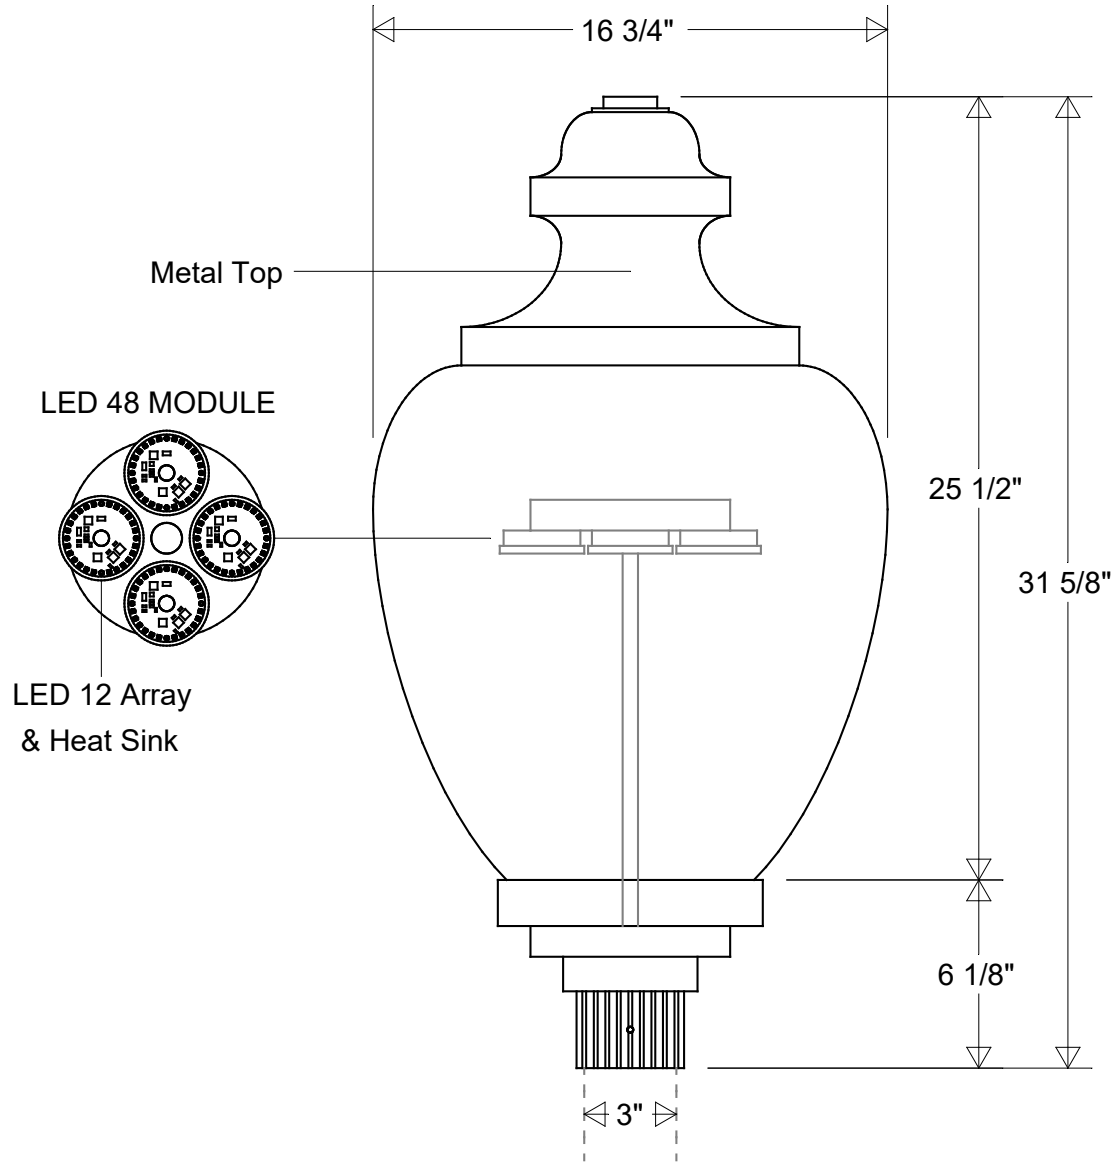

Primelite Manufacturing Corp

407 S Main St, Freeport, NY 11520

Phone: 516-868-4411 | Fax: 516-868-4609
 sales@primelite-mfg.com | www.primelite-mfg.com

PART # #1230 LED 48	LAMP Built-In LED	VOLTAGE 120 V	COLOR Powder Coated Paint
JOB NAME			TYPE Post Light

Lamp: LED 48 Module 100 W MH Equivalent 3K = 4560 Lumens 4K = 5120 Lumens 	Initials	Date	<h2>#1230 LED 48</h2> <p>16 3/4" Dia 31 5/8" H</p> <p>Fits 3" OD Round Posts & Pier Mounts</p>						
	Drawn	CB						02/2023	
	Checked			Revisions		Zone	Rev	Description	Date
Construction: Aluminum Polycarbonate	ENG Appr.			Size	Drawing No.	Rev			
	MFR Appr.			A	0001	A			
Unless Otherwise Specified: Dimensions in Inches	QA			Scale	CAD File	Sheet			
	Weight:					1 of 1			