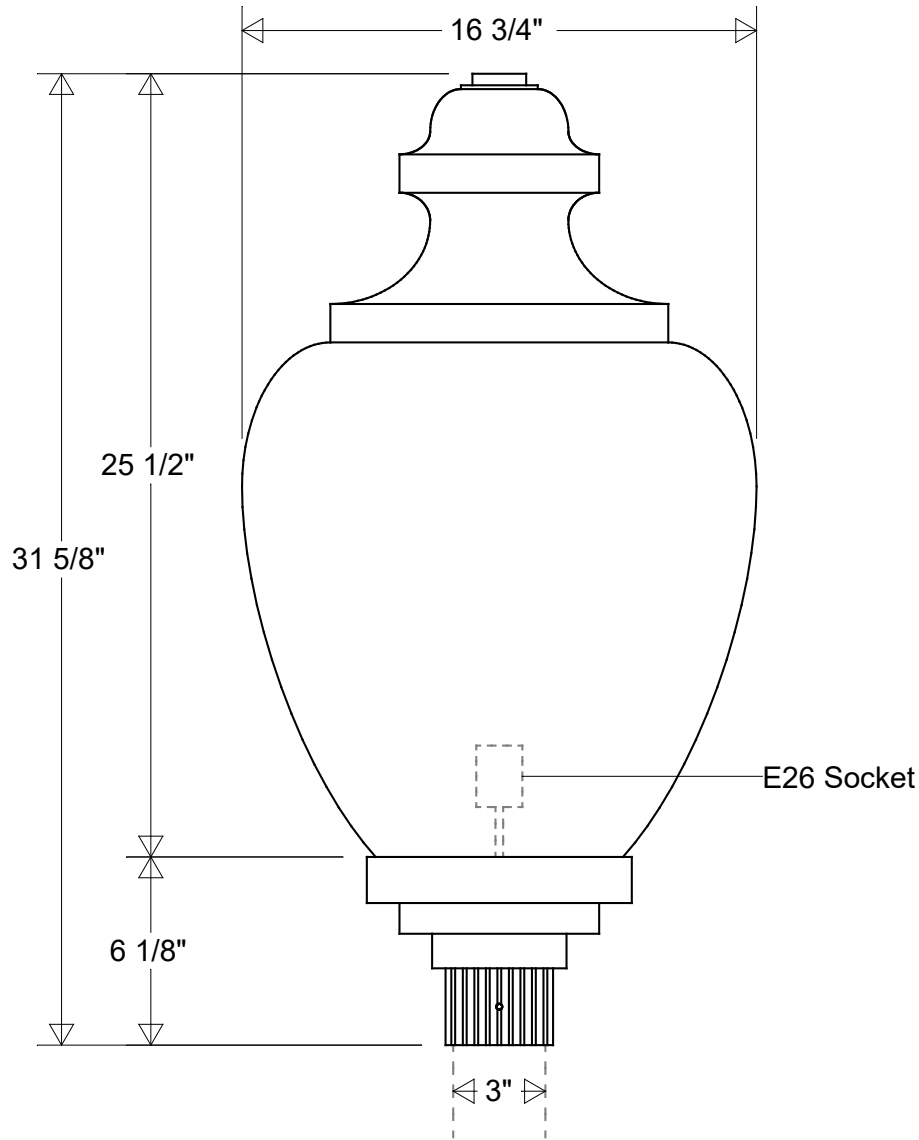

# Primelite Manufacturing Corp

407 S Main St, Freeport, NY 11520

Phone: 516-868-4411 | Fax: 516-868-4609  
 sales@primelite-mfg.com | www.primelite-mfg.com

PART # #1227	LAMP E26 Socket	VOLTAGE 120 V	COLOR Powder Coated Paint
JOB NAME			TYPE Post Light

<b>Lamp: E26 Socket</b> Max Wattage: 300 W 	Initials	Date	<h2>#1227</h2>							
	Drawn	CB						05/2023		
	Checked			16 3/4" Dia   31 5/8" H Fits 3" OD Round Posts & Pier Mounts						
<b>Construction:</b> Aluminum   Polycarbonate	ENG Appr.			Size <b>A</b> Drawing No. <b>0001</b> Rev <b>A</b>		<b>Revisions</b>				
	MFR Appr.					Zone	Rev	Description	Date	Appr
	QA									
<b>Unless Otherwise Specified:</b> Dimensions in Inches	Weight:			Scale	CAD File	Sheet	<b>1 of 1</b>			