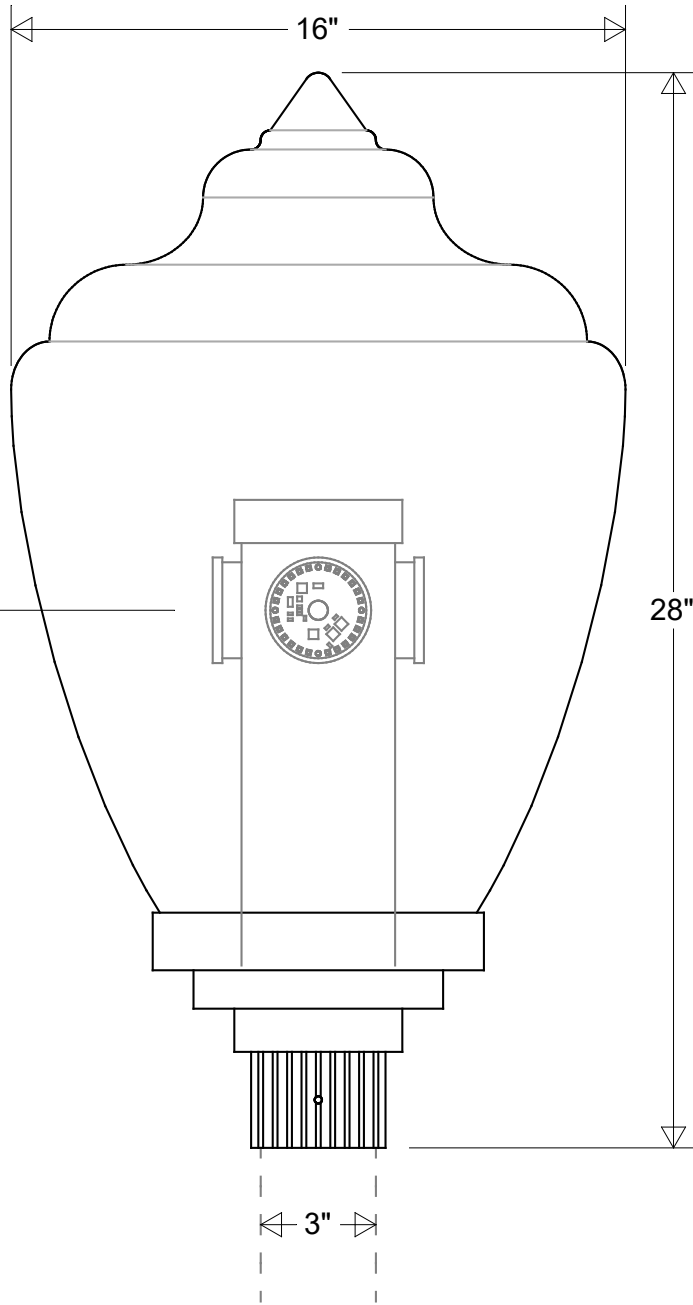

Primelite Manufacturing Corp

407 S Main St, Freeport, NY 11520

Phone: 516-868-4411 | Fax: 516-868-4609
 sales@primelite-mfg.com | www.primelite-mfg.com

PART # #1221 LED 48	LAMP Built-In LED	VOLTAGE 120 V	COLOR Powder Coated Paint
JOB NAME			TYPE Post Light

LED 48 Module

LED 12 Array
& Heat Sink

Lamp: LED 48(LED 12 Array X 4)

50W MH Equivalent
 3K = 3640 Lumens
 4K = 4000 Lumens

	Initials	Date
Drawn	CB	03/2022
Checked		
ENG Appr.		
MFR Appr.		
QA		

Post Light #1221 LED 48

16" Dia | 28" H
 Fits 3" Round Poles

Size	Drawing No.	Rev
A	0001	A

Unless Otherwise Specified: Dimensions in Inches	Weight:	Scale	CAD File	Sheet
				1 of 1

Revisions				
Zone	Rev	Description	Date	Appr