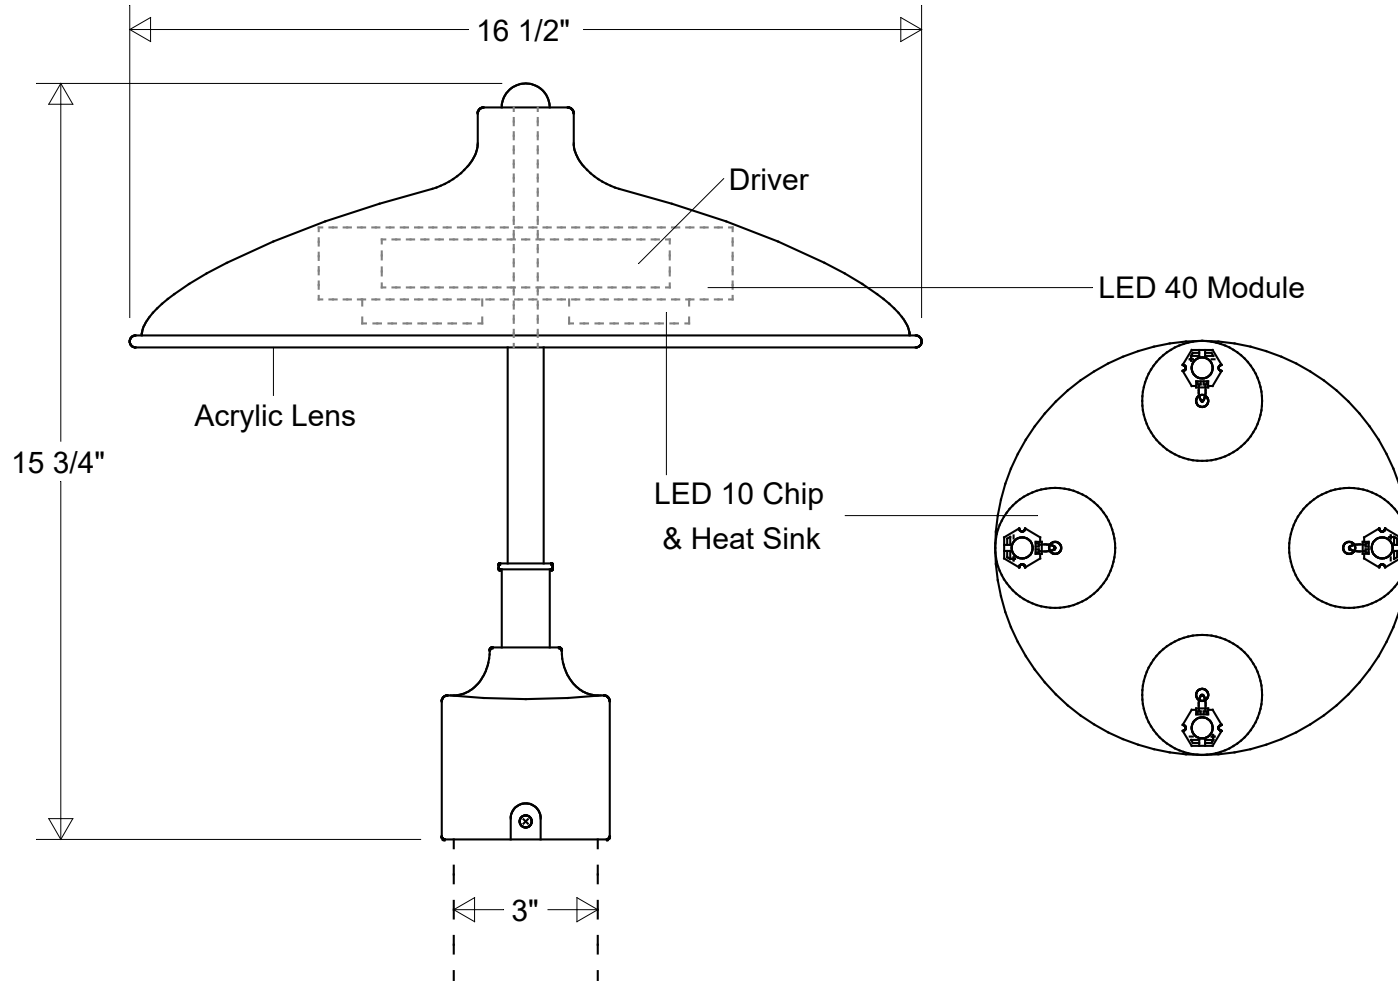

Lamp: LED 40 (LED 10 Chip X 4) 125 W MH Equivalent 3K = 5060 Lumens 4K = 5100 Lumens 	Initials	Date	<h2>Post Light #116/16-1594 LED 40</h2> <p>16 1/2" Dia 15 3/4" H Fits 3" OD Round Post</p> <p>Clear Acrylic Lens</p>		
	Drawn	CB		04/2022	
	Checked				
	ENG Appr.				
Construction: Aluminum Acrylic	MFR Appr.		Size	Drawing No.	Rev
	QA		A	0001	A
Unless Otherwise Specified: Dimensions in Inches	Weight:		Scale	CAD File	Sheet
					1 of 1