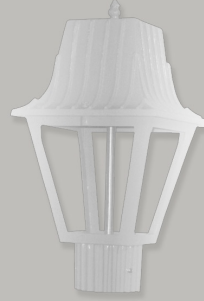

▶ **#1333 DS**
3" Post Light | 16" H | 8 3/8" W
Incandescent | LED | Dark Sky