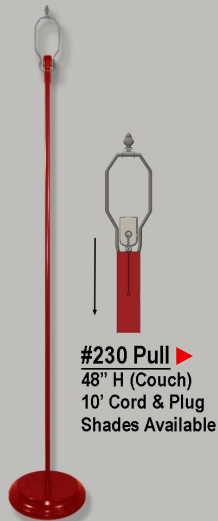

Primelite

MANUFACTURING CORP
THE LIGHTING SOURCE
(516) 868-4411
info@primelite-mfg.com

▶ **#280/15 | #1280/15** ▶
10" Globe* | 10" Globe* (Blue)
10' Vinyl Cord | 3" Post Light
*Globe Colors:
Green (-6) | Red (-7) | Blue (-15)

▶ **#230 Pull** ▶
48" H (Couch)
10' Cord & Plug
Shades Available

▶ **#23/16-1862 STS** ▶
Sea Turtle Friendly Post Light
25 1/2" H | 16" Dia | 23" Ext
Incandescent | LED | Includes Turtle Shield

▶ **#230 Turn** ▶
60" H (Torch)
10' Cord & Plug
Shades Available

▶ **#231/282-3 | 231/510-4** ▶
12" Globe | Cube Globe
Opal | Clear
Additional Globes Available
Options: Colors | Shapes | Materials

▶ **#51/16 | #51/16A** ▶
Pendant | Gooseneck Shade
14" H | 16" Dia
Incandescent | LED

▶ **#620 LED** ▶
Wedge Light
6" H | 10" W | 7" Ext
LED

▶ **#621 LED** ▶
Mini Wedge Light
6" H | 4 1/2" W | 7" Ext
LED | "The Robbie Wedge"

▶ **#52/24 | #52/24A** ▶
Pendant | Gooseneck Shade
18" H | 24" Dia
Incandescent | LED