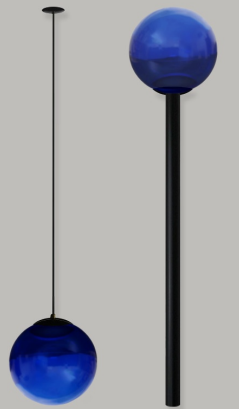

Primelite

MANUFACTURING CORP
THE LIGHTING SOURCE
(516) 868-4411
info@primelite-mfg.com

▶ **#280/15 | #1280/15** ▶
10" Globe* | 10" Globe* (Blue)
10' Vinyl Cord | 3" Post Light
*Globe Colors:
Green (-6) | Red (-7) | Blue (-15)

▶ **#230 Pull** ▶
48" H (Couch)
10' Cord & Plug
Shades Available

▶ **#23/16-1862 STS** ▶
Sea Turtle Friendly Post Light
25 1/2" H | 16" Dia | 23" Ext
Incandescent | LED | Includes Turtle Shield

▶ **#230 Turn** ▶
60" H (Torch)
10' Cord & Plug
Shades Available

▶ **#231/282-3 | 231/510-4** ▶
12" Globe | Cube Globe
Opal | Clear
Additional Globes Available
Options: Colors | Shapes | Materials

▶ **#51/16 | #51/16A** ▶
Pendant | Gooseneck Shade
14" H | 16" Dia
Incandescent | LED

▶ **#620 LED** ▶
Wedge Light
6" H | 10" W | 7" Ext
LED

▶ **#621 LED** ▶
Mini Wedge Light
6" H | 4 1/2" W | 7" Ext
LED | "The Robbie Wedge"

▶ **#52/24 | #52/24A** ▶
Pendant | Gooseneck Shade
18" H | 24" Dia
Incandescent | LED