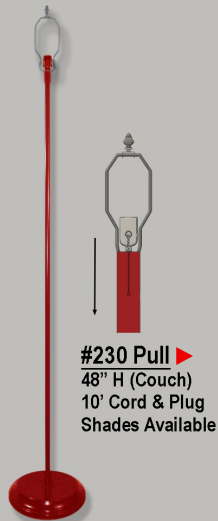

Primelite

MANUFACTURING CORP
THE LIGHTING SOURCE
(516) 868-4411
info@primelite-mfg.com

▶ **#280/15 | #1280/15** ▶
10" Globe* | 10" Globe* (Blue)
10' Vinyl Cord | 3" Post Light
*Globe Colors:
Green (-6) | Red (-7) | Blue (-15)

▶ **#230 Pull** ▶
48" H (Couch)
10' Cord & Plug
Shades Available

▶ **#23/16-1862 STS** ▶
Sea Turtle Friendly Post Light
25 1/2" H | 16" Dia | 23" Ext
Incandescent | LED | Includes Turtle Shield

▶ **#230 Turn**
60" H (Torch)
10' Cord & Plug
Shades Available

▶ **#231/282-3 | 231/510-4** ▶
12" Globe | Cube Globe
Opal | Clear
Additional Globes Available
Options: Colors | Shapes | Materials

▶ **#51/16 | #51/16A** ▶
Pendant | Gooseneck Shade
14" H | 16" Dia
Incandescent | LED

▶ **#620 LED** ▶
Wedge Light
6" H | 10" W | 7" Ext
LED

▶ **#621 LED** ▶
Mini Wedge Light
6" H | 4 1/2" W | 7" Ext
LED | "The Robbie Wedge"

▶ **#52/24 | #52/24A** ▶
Pendant | Gooseneck Shade
18" H | 24" Dia
Incandescent | LED