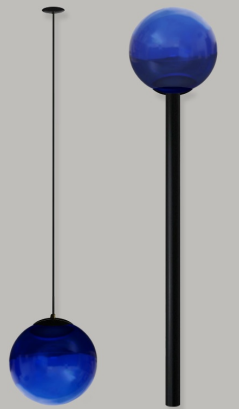

Primelite

MANUFACTURING CORP
THE LIGHTING SOURCE
(516) 868-4411
info@primelite-mfg.com

▶ **#280/15 | #1280/15** ▶
10" Globe* | 10" Globe* (Blue)
10' Vinyl Cord | 3" Post Light
*Globe Colors:
Green (-6) | Red (-7) | Blue (-15)

▶ **#230 Pull** ▶
48" H (Couch)
10' Cord & Plug
Shades Available

▶ **#23/16-1862 STS** ▶
Sea Turtle Friendly Post Light
25 1/2" H | 16" Dia | 23" Ext
Incandescent | LED | Includes Turtle Shield

▶ **#230 Turn**
60" H (Torch)
10' Cord & Plug
Shades Available

▶ **#231/282-3 | 231/510-4** ▶
12" Globe | Cube Globe
Opal | Clear
Additional Globes Available
Options: Colors | Shapes | Materials

▶ **#51/16 | #51/16A** ▶
Pendant | Gooseneck Shade
14" H | 16" Dia
Incandescent | LED

▶ **#620 LED** ▶
Wedge Light
6" H | 10" W | 7" Ext
LED

▶ **#621 LED** ▶
Mini Wedge Light
6" H | 4 1/2" W | 7" Ext
LED | "The Robbie Wedge"

▶ **#52/24 | #52/24A** ▶
Pendant | Gooseneck Shade
18" H | 24" Dia
Incandescent | LED