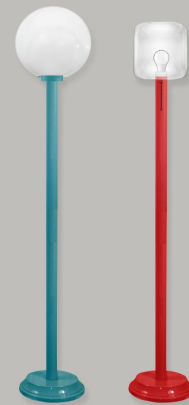

Primelite

MANUFACTURING CORP
THE LIGHTING SOURCE
(516) 868-4411
info@primelite-mfg.com

▶ **#280/15 | #1280/15** ▶
10" Globe* | 10" Globe* (Blue)
10' Vinyl Cord | 3" Post Light
*Globe Colors:
Green (-6) | Red (-7) | Blue (-15)

▶ **#230 Pull** ▶
48" H (Couch)
10' Cord & Plug
Shades Available

▶ **#23/16-1862 STS** ▶
Sea Turtle Friendly Post Light
25 1/2" H | 16" Dia | 23" Ext
Incandescent | LED | Includes Turtle Shield

▶ **#230 Turn**
60" H (Torch)
10' Cord & Plug
Shades Available

▶ **#231/282-3 | 231/510-4** ▶
12" Globe | Cube Globe
Opal | Clear
Additional Globes Available
Options: Colors | Shapes | Materials

▶ **#51/16 | #51/16A** ▶
Pendant | Gooseneck Shade
14" H | 16" Dia
Incandescent | LED

▶ **#620 LED** ▶
Wedge Light
6" H | 10" W | 7" Ext
LED

▶ **#621 LED** ▶
Mini Wedge Light
6" H | 4 1/2" W | 7" Ext
LED | "The Robbie Wedge"

▶ **#52/24 | #52/24A** ▶
Pendant | Gooseneck Shade
18" H | 24" Dia
Incandescent | LED