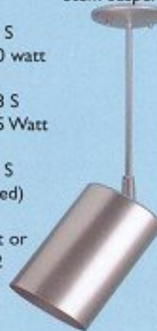

Consult color chart for available colors. 12" stem or 120" of cord are standard. Other stem and cord lengths available. Three light wall canopies are 20" long with the heads mounted 8" on center. Chrome and PB are available on request. All PLT are made for electronic 4 pin bulbs. Other wattages available consult factory. PL 26 T3 GU 24 socket bases are available on all fixtures. Bulbs not included. Energy Star is available on request. Fixtures are for indoor use, can be made for outdoor use on request. All wall fixtures can be made as a pin up. The pin up comes with 12 ft. cord and plug and a turn switch on the canopy.

Cat #77-603
3/R40 150 watt
or 3/PLT 26

Cat #77-54
1/R40 150 watt
or 1/PLT 26

Cat #77-542
2/R40 150 Watt
or 2/ PLT 26

Cat #77-543
3/R40 150 watt
or 3/PLT 26

Consult color chart for available colors. 12" stem or 120" of cord are standard. Other stem and cord lengths available. Three light wall canopies are 20" long with the heads mounted 8" on center. Chrome and PB are available on request. All PLT are made for electronic 4 pin bulbs. Other wattages available consult factory. PL 26 T3 GU 24 socket bases are available on all fixtures. Bulbs not included. Energy Star is available on request. Fixtures are for indoor use, can be made for outdoor use on request. All wall fixtures can be made as a pin up. The pin up comes with 12 ft. cord and plug and a turn switch on the canopy.

Cord suspension

Cat #57
1/R20 60 watt

Cat #58
1/R30
75 watt

Cat #59
(Illustrated)
1/R40
150 watt or
1/PLT 42

Ceiling Flush

Cat #57F 1/R20 60 watt
Cat #58F 1/R30 75 watt
Cat #59F (illus.) 1/R40 150 watt or 1/PLT 42

Stem suspension

Cat #57 S
1/R20 60 watt

Cat #58 S
1/R30 75 Watt

Cat #59 S
(Illustrated)
1/R40
150 watt or
1/PLT 42

Line switch
12 ft. cord
& plug

Cat #57L 6" High 1/R20 60 watt
Cat #58L 8" High 1/R30 75 watt
Cat #59L 9 5/8" 1/R40 150 watt or 1/PLT 42