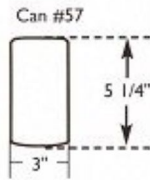

Consult color chart for available colors. 12" stem or 120" of cord are standard. Other stem and cord lengths available. Three light wall canopies are 20" long with the heads mounted 8" on center. Chrome and PB are available on request. All PLT are made for electronic 4 pin bulbs. Other wattages available consult factory. PL 26 T3 GU 24 socket bases are available on all fixtures. Bulbs not included. Energy Star is available on request. Fixtures are for indoor use, can be made for outdoor use on request. All wall fixtures can be made as a pin up. The pin up comes with 12 ft. cord and plug and a turn switch on the canopy.

Cat #77-603
3/R40 150 watt
or 3/PLT 26

Cat #77-54
1/R40 150 watt
or 1/PLT 26

Cat #77-542
2/R40 150 Watt
or 2/ PLT 26

Cat #77-543
3/R40 150 watt
or 3/PLT 26

Consult color chart for available colors. 12" stem or 120" of cord are standard. Other stem and cord lengths available. Three light wall canopies are 20" long with the heads mounted 8" on center. Chrome and PB are available on request. All PLT are made for electronic 4 pin bulbs. Other wattages available consult factory. PL 26 T3 GU 24 socket bases are available on all fixtures. Bulbs not included. Energy Star is available on request. Fixtures are for indoor use, can be made for outdoor use on request. All wall fixtures can be made as a pin up. The pin up comes with 12 ft. cord and plug and a turn switch on the canopy.