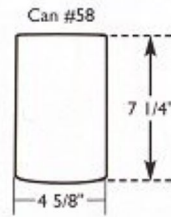

Consult color chart for available colors. 12" stem or 120" of cord are standard. Other stem and cord lengths available. Three light wall canopies are 20" long with the heads mounted 8" on center. Chrome and PB are available on request. All PLT are made for electronic 4 pin bulbs. Other wattages available consult factory. PL 26 T3 GU 24 socket bases are available on all fixtures. Bulbs not included. Energy Star is available on request. Fixtures are for indoor use, can be made for outdoor use on request. All wall fixtures can be made as a pin up. The pin up comes with 12 ft. cord and plug and a turn switch on the canopy.

Cat #77-603
3/R40 150 watt
or 3/PLT 26

Cat #77-54
1/R40 150 watt
or 1/PLT 26

Cat #77-542
2/R40 150 Watt
or 2/ PLT 26

Cat #77-543
3/R40 150 watt
or 3/PLT 26

Consult color chart for available colors. 12" stem or 120" of cord are standard. Other stem and cord lengths available. Three light wall canopies are 20" long with the heads mounted 8" on center. Chrome and PB are available on request. All PLT are made for electronic 4 pin bulbs. Other wattages available consult factory. PL 26 T3 GU 24 socket bases are available on all fixtures. Bulbs not included. Energy Star is available on request. Fixtures are for indoor use, can be made for outdoor use on request. All wall fixtures can be made as a pin up. The pin up comes with 12 ft. cord and plug and a turn switch on the canopy.