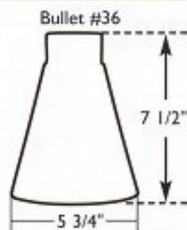

Consult color chart for available colors. 12" stem or 120" of cord are standard. Other stem and cord lengths available. Three light wall canopies are 20" long with the heads mounted 8" on center. Chrome and PB are available on request. All PLT are made for electronic 4 pin bulbs. Other wattages available consult factory. PL 26 T3 GU 24 socket bases are available on all fixtures. Bulbs not included. Energy Star is available on request. Fixtures are for indoor use, can be made for outdoor use on request. All wall fixtures can be made as a pin up. The pin up comes with 12 ft. cord and plug and a turn switch on the canopy.

Cat #35-603
3/R30 75 watt

Cat #35-54
1/R30 75 watt

Cat #35-542
2/R30 75 watt

Cat #35-543
3/R30 75 watt

Consult color chart for available colors. 12" stem or 120" of cord are standard. Other stem and cord lengths available. Three light wall canopies are 20" long with the heads mounted 8" on center. Chrome and PB are available on request. All PLT are made for electronic 4 pin bulbs. Other wattages available consult factory. PL 26 T3 GU 24 socket bases are available on all fixtures. Bulbs not included. Energy Star is available on request. Fixtures are for indoor use, can be made for outdoor use on request. All wall fixtures can be made as a pin up. The pin up comes with 12 ft. cord and plug and a turn switch on the canopy.