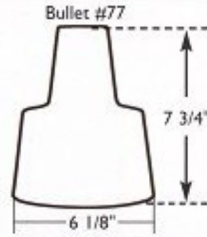

<p>Bullet #18</p> 	<p>Bullet #28</p> 	<p>Bullet #38</p> 
<p>Cord suspension</p>  <p>Cat #18 1/R20 60 watt</p> <p>Cat #28 1/R30 75 watt</p> <p>Cat #38 (Illustrated) 1/R40 150 watt or 1/PLT 42</p>	<p>Ceiling flush</p>  <p>Cat #18F 1/R20 60 watt</p> <p>Cat #28F 1/R30 75 watt</p> <p>Cat #38F (Illustrated) 1/R40 150 watt or 1/PLT 42</p>	<p>Stem suspension</p>  <p>Cat #18 S 1/R20 60 watt</p> <p>Cat #28 S 1/R30, 75 watt</p> <p>Cat #38 S (Illustrated) 1/R40 150 watt or 1/PLT 42</p>
 <p>Cat #18-60 1/R20 60 watt</p> <p>Cat #28-60 (Illustrated) 1/R30 75 watt</p> <p>Cat #38-60 1/R40 150 watt or 1/PLT 42</p>	 <p>Cat #18-602 2/R20 60 watt Cat #28-602 2/R30 75 watt Cat #38-602 2/R40 150 watt or 2/PLT 42</p>	 <p>Cat #18-603 (Illustrated) 3/R20 60 watt Cat #28-603 3/R30 75 watt Cat #38-603 3/R40 150 watt or 3/PLT 42</p>
 <p>Cat #18-54 1/R20 60 watt Cat #28-54 1/R30 75 watt Cat #38-54 (Illustrated) 1/R40 150 watt or 1/PLT 42</p>	 <p>Cat #18-542 2/R20 60 watt Cat #28-542 (Illustrated) 2/R30 75 watt Cat #38-542 2/R40 150 watt or 2/PLT 42</p>	 <p>Cat #18-543 3/R20 60 watt Cat #28-543 (Illustrated) 3/R30 75 watt Cat #38-543 3/R40 150 watt or 3/PLT 42</p>

Consult color chart for available colors. 12" stem or 120" of cord are standard. Other stem and cord lengths available. Three light wall canopies are 20" long with the heads mounted 8" on center. Chrome and PB are available on request. All PLT are made for electronic 4 pin bulbs. Other wattages available consult factory. PL 26 T3 GU 24 socket bases are available on all fixtures. Bulbs not included. Energy Star is available on request. Fixtures are for indoor use, can be made for outdoor use on request. All wall fixtures can be made as a pin up. The pin up comes with 12 ft. cord and plug and a turn switch on the canopy.