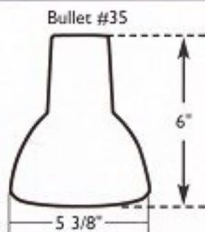

Cat #57-603 (Illustrated) 3/R20 60 watt
Cat #58-603 3/R30 75 watt
Cat #59-603 3/R40 150 watt or 3/PLT42

Cat #57-54 1/R20 60 watt
Cat #58-54 1/R30 75 watt
Cat #59-54 (Illustrated) 1/R40 150 watt or 1/PLT42

Consult color chart for available colors. 12" stem or 120" of cord are standard. Other stem and cord lengths available. Three light wall canopies are 20" long with the heads mounted 8" on center. Chrome and PB are available on request. All PLT are made for electronic 4 pin bulbs. Other wattages available consult factory. PL 26 T3 GU 24 socket bases are available on all fixtures. Bulbs not included. Energy Star is available on request. Fixtures are for indoor use, can be made for outdoor use on request. All wall fixtures can be made as a pin up. The pin up comes with 12 ft. cord and plug and a turn switch on the canopy.