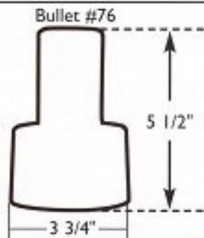

Cat #35-603
3/R30 75 watt

Cat #35-54
1/R30 75 watt

Cat #35-542
2/R30 75 watt

Cat #35-543
3/R30 75 watt

Consult color chart for available colors. 12" stem or 120" of cord are standard. Other stem and cord lengths available. Three light wall canopies are 20" long with the heads mounted 8" on center. Chrome and PB are available on request. All PLT are made for electronic 4 pin bulbs. Other wattages available consult factory. PL 26 T3 GU 24 socket bases are available on all fixtures. Bulbs not included. Energy Star is available on request. Fixtures are for indoor use, can be made for outdoor use on request. All wall fixtures can be made as a pin up. The pin up comes with 12 ft. cord and plug and a turn switch on the canopy.

Cat #36-603
3/R40 150 watt

Cat #36-54
1/R40 150 watt

Cat #36-542
2/R40 150 watt

Cat #36-543
3/R40 150 watt

Consult color chart for available colors. 12" stem or 120" of cord are standard. Other stem and cord lengths available. Three light wall canopies are 20" long with the heads mounted 8" on center. Chrome and PB are available on request. All PLT are made for electronic 4 pin bulbs. Other wattages available consult factory. PL 26 T3 GU 24 socket bases are available on all fixtures. Bulbs not included. Energy Star is available on request. Fixtures are for indoor use, can be made for outdoor use on request. All wall fixtures can be made as a pin up. The pin up comes with 12 ft. cord and plug and a turn switch on the canopy.