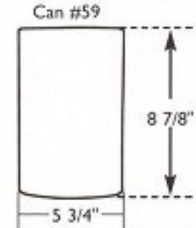

Consult color chart for available colors. 12" stem or 120" of cord are standard. Other stem and cord lengths available. Three light wall canopies are 20" long with the heads mounted 8" on center. Chrome and PB are available on request. All PLT are made for electronic 4 pin bulbs. Other wattages available consult factory. PL 26 T3 GU 24 socket bases are available on all fixtures. Bulbs not included. Energy Star is available on request. Fixtures are for indoor use, can be made for outdoor use on request. All wall fixtures can be made as a pin up. The pin up comes with 12 ft. cord and plug and a turn switch on the canopy.

Cat #77-603
3/R40 150 watt
or 3/PLT 26

Cat #77-54
1/R40 150 watt
or 1/PLT 26

Cat #77-542
2/R40 150 Watt
or 2/ PLT 26

Cat #77-543
3/R40 150 watt
or 3/PLT 26

Consult color chart for available colors. 12" stem or 120" of cord are standard. Other stem and cord lengths available. Three light wall canopies are 20" long with the heads mounted 8" on center. Chrome and PB are available on request. All PLT are made for electronic 4 pin bulbs. Other wattages available consult factory. PL 26 T3 GU 24 socket bases are available on all fixtures. Bulbs not included. Energy Star is available on request. Fixtures are for indoor use, can be made for outdoor use on request. All wall fixtures can be made as a pin up. The pin up comes with 12 ft. cord and plug and a turn switch on the canopy.