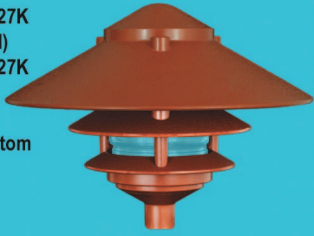

# GARDEN LIGHTS

Available with Sea Turtle Shield, add STS to catalog number.

2  
9  
P  
O  
W  
D  
E  
R  
C  
O  
A  
T  
E  
D  
C  
O  
L  
O  
R  
S

#9266/3-4 (Clear)  
#9266/3-4 LED 16 27K  
#9266/3-5 (Frosted)  
#9266/3-5 LED 16 27K

Ht 7 1/2" Dia 10"  
1/2" Threaded Bottom  
1/60

#1966/3-4 (Clear)  
#1966/3-4 LED 16 27K  
#1966/3-5 (Frosted)  
#1966/3-5 LED 16 27K

Ht 7 1/2" Dia 6"  
1/60

#1965/3-4 (Clear)  
#1965/3-4 LED 16 27K  
#1965/3-5 (Frosted)  
#1965/3-5 LED 16 27K

Ht 7 1/2" Dia 6"  
For 3" Post  
1/60

#9265/3-4 (Clear)  
#9265/3-5 (Frosted)  
#9265/3-4 LED 16 27K  
#9265/3-5 LED 16 27K

Ht 7 1/2" Dia 6"  
1/2" Threaded Bottom  
1/60

#9261/3-4 (Clear)  
#9261/3-4 LED 16 27K  
#9261/3-5 (Frosted)  
#9261/3-5 LED 16 27K