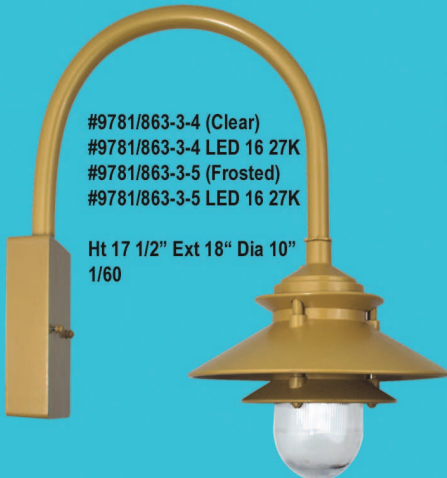

#9781/863-3-4 (Clear)
#9781/863-3-4 LED 16 27K
#9781/863-3-5 (Frosted)
#9781/863-3-5 LED 16 27K

Ht 17 1/2" Ext 18" Dia 10"
1/60

#1965/4-4 (Clear)
#1965/4-4 LED 16 27K
#1965/4-5 (Frosted)
#1965/4-5 LED 16 27K

Ht 9" Dia 6"
For 3" Post
1/100