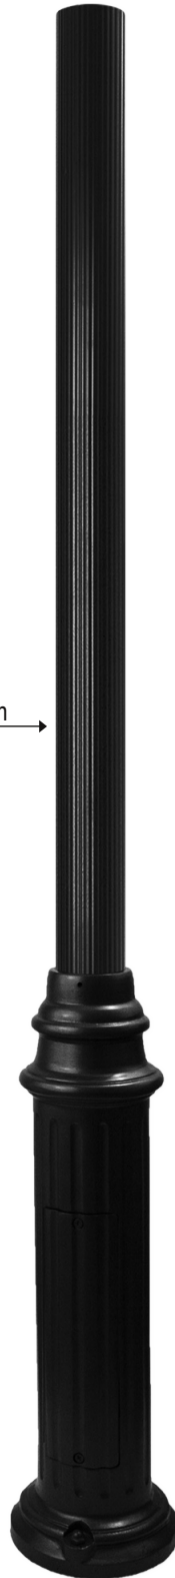

CAST ALUMINUM POSTS

#CLR ▲
Cast Aluminum Ladder Rest
W 15¼"

#6504 ▲*
Ht 3' 10"
Base Dia 7¾"
Bolt Circle: 3⅜"

#6508 ▲*
Ht 7' 6"
Base Dia 12¾"
Bolt Circle: 4½"

* Posts also available w/ CLR

#7800 Series ▲
(Smooth Top)

Post Height	Catalog #
6 Ft	#7806
7 Ft	#7807
8 Ft	#7808
10 Ft	#7810
12 Ft	#7812

Post Height	Catalog #
6 Ft	#7836
7 Ft	#7837
8 Ft	#7838
10 Ft	#7840
12 Ft	#7842

#6506 ▲*
Ht 5' 8"
Base Dia 8"
Bolt Circle: 3⅜"

#8800 Series ▲

Post Height	Top Gauge	Catalog #
6 Ft	.050	#8806
7 Ft	.050	#8807
8 Ft	.050	#8808
10 Ft	.050	#8810
12 Ft	.050	#8812
6 Ft	.125	#8836
7 Ft	.125	#8837
8 Ft	.125	#8838
10 Ft	.125	#8840
12 Ft	.125	#8842
14 Ft	.125	#8844
16 Ft	.125	#8846

#7700 Series ▲
(Fluted Top)

Post Height	Catalog #
6 Ft	#7706
7 Ft	#7707
8 Ft	#7708
10 Ft	#7710
12 Ft	#7712

#8700 Series ▲

Post Height	Catalog #
6 Ft	#8706
7 Ft	#8707
8 Ft	#8708
10 Ft	#8710
12 Ft	#8712

#8800 Series ▲*
(Smooth Top)