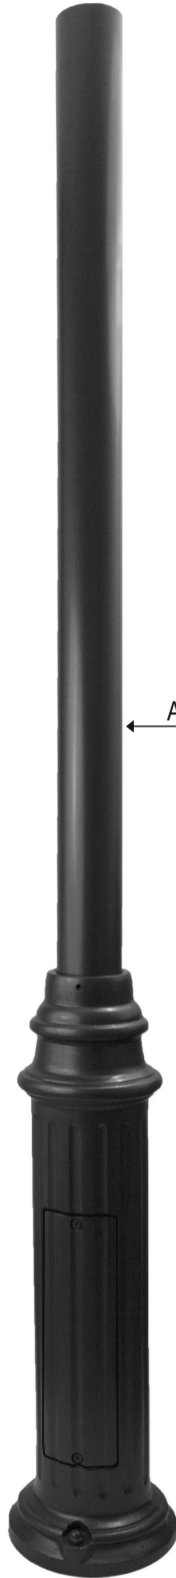

CAST ALUMINUM POSTS

#CLR ▲
Cast Aluminum Ladder Rest
W 15¼"

#6504 ▲*
Ht 3' 10"
Base Dia 7¾"
Bolt Circle: 3⅜"

#6508 ▲*
Ht 7' 6"
Base Dia 12¾"
Bolt Circle: 4½"

* Posts also available w/ CLR

#7800 Series ▲
(Smooth Top)

Post Height	Catalog #
6 Ft	#7806
7 Ft	#7807
8 Ft	#7808
10 Ft	#7810
12 Ft	#7812

Post Height	Catalog #
6 Ft	#7836
7 Ft	#7837
8 Ft	#7838
10 Ft	#7840
12 Ft	#7842

#6506 ▲*
Ht 5' 8"
Base Dia 8"
Bolt Circle: 3⅜"

#8800 Series ▲

Post Height	Top Gauge	Catalog #
6 Ft	.050	#8806
7 Ft	.050	#8807
8 Ft	.050	#8808
10 Ft	.050	#8810
12 Ft	.050	#8812
6 Ft	.125	#8836
7 Ft	.125	#8837
8 Ft	.125	#8838
10 Ft	.125	#8840
12 Ft	.125	#8842
14 Ft	.125	#8844
16 Ft	.125	#8846

#7700 Series ▲
(Fluted Top)

Post Height	Catalog #
6 Ft	#7706
7 Ft	#7707
8 Ft	#7708
10 Ft	#7710
12 Ft	#7712

#8700 Series ▲

Post Height	Catalog #
6 Ft	#8706
7 Ft	#8707
8 Ft	#8708
10 Ft	#8710
12 Ft	#8712

#8800 Series ▲*
(Smooth Top)