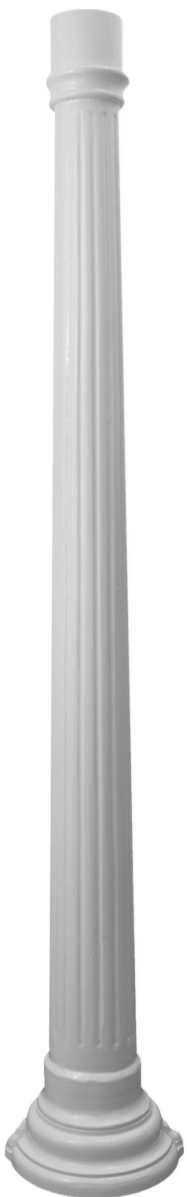

CAST ALUMINUM POSTS

#CLR ▲
Cast Aluminum Ladder Rest
W 15¼"

#6504 ▲*
Ht 3' 10"
Base Dia 7¾"
Bolt Circle: 3⅜"

#6508 ▲*
Ht 7' 6"
Base Dia 12¾"
Bolt Circle: 4½"

* Posts also available w/ CLR

#7800 Series ▲
(Smooth Top)

Post Height	Catalog #
6 Ft	#7806
7 Ft	#7807
8 Ft	#7808
10 Ft	#7810
12 Ft	#7812

Post Height	Catalog #
6 Ft	#7836
7 Ft	#7837
8 Ft	#7838
10 Ft	#7840
12 Ft	#7842

#6506 ▲*
Ht 5' 8"
Base Dia 8"
Bolt Circle: 3⅜"

#8800 Series ▲

Post Height	Top Gauge	Catalog #
6 Ft	.050	#8806
7 Ft	.050	#8807
8 Ft	.050	#8808
10 Ft	.050	#8810
12 Ft	.050	#8812
6 Ft	.125	#8836
7 Ft	.125	#8837
8 Ft	.125	#8838
10 Ft	.125	#8840
12 Ft	.125	#8842
14 Ft	.125	#8844
16 Ft	.125	#8846

#7700 Series ▲
(Fluted Top)

Post Height	Catalog #
6 Ft	#7706
7 Ft	#7707
8 Ft	#7708
10 Ft	#7710
12 Ft	#7712

#8700 Series ▲

Post Height	Catalog #
6 Ft	#8706
7 Ft	#8707
8 Ft	#8708
10 Ft	#8710
12 Ft	#8712

#8800 Series ▲*
(Smooth Top)