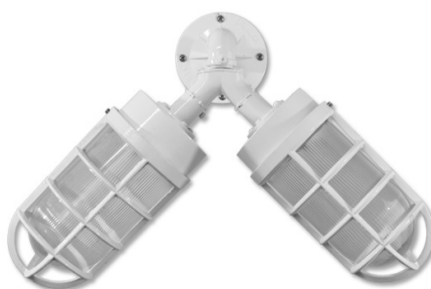

THE INDUSTRIAL SERIES

#26/624-4WG ▲
Height 16" Width 39½"
4 Max 100 Watt Incandesent

#26/524-4WG ▲
Height 16" Width 33"
4 Max 100 Watt Incandesent

#26/126-4 ▲
Height 14½" Width 32" Lenght 45½"
6 Max 100 Watt Incandesent

#423/10-123-4WG ▲
Height 26" Width 36"
3 Max 100 Watt Incandesent

#26/123-4WG ▲
Dia 4½" Height 23¼" Width 29¼"
3 Max 100 Watt Incandesent

WALL BRACKET FIXTURES

#26/721-4WG ▲
Dia 4½" Height 10½" Ext 8"
Max 100 Watt Incandesent

#26/721 SBP WG ▲
Dia 8" Height 12" Ext 10½"
Max 70 Watt HID

#26/732-4WG ▲
Height 12" Width 17"
2 Max 100 Watt Incandesent

#26/722-4WG ▲
Height 15" Width 15½"
2 Max 100 Watt Incandesent

All fixtures are available in standard painted colors (see color chart). Custom colors available on request.