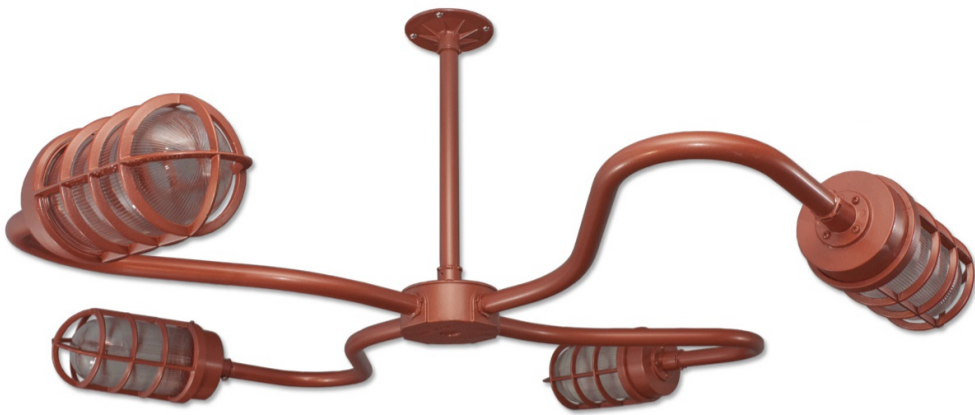

THE INDUSTRIAL SERIES

#26/624-4WG ▲
Height 16" Width 39½"
4 Max 100 Watt Incandesent

#26/524-4WG ▲
Height 16" Width 33"
4 Max 100 Watt Incandesent

#26/126-4 ▲
Height 14½" Width 32" Lenght 45½"
6 Max 100 Watt Incandesent

#423/10-123-4WG ▲
Height 26" Width 36"
3 Max 100 Watt Incandesent

#26/123-4WG ▲
Dia 4½" Height 23¼" Width 29¼"
3 Max 100 Watt Incandesent

WALL BRACKET FIXTURES

#26/721-4WG ▲
Dia 4½" Height 10½" Ext 8"
Max 100 Watt Incandesent

#26/721 SBP WG ▲
Dia 8" Height 12" Ext 10½"
Max 70 Watt HID

#26/732-4WG ▲
Height 12" Width 17"
2 Max 100 Watt Incandesent

#26/722-4WG ▲
Height 15" Width 15½"
2 Max 100 Watt Incandesent

All fixtures are available in standard painted colors (see color chart). Custom colors available on request.