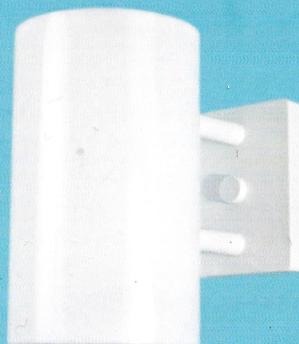

Cat# 23/19 shown

Cat# 23/19
Dia. 19"
Max 200 Watt
Incandescent

Cat# 23/24
Dia. 24"
Max 200 Watt
Incandescent

Cat# 115
Ht. 18" Dia. 12"
Max 100 Watt Incandescent

Cat# 69
Dia. 15"
3 Max 60 Watt Incandescent
Glass

Cat# 135
Ht. 4 1/2" Dia. 16"
5 Max 60 Watt Incandescent
bulbs not included

Cat# 4771
Ht. 10" Ext. 10 1/2" Dia. 6"
Max 100 Watt Incandescent
Acrylic

All fixtures are available in standard painted colors (see color chart).
Some fixtures are available in plated finishes, and others can be made for outdoor use.
Standard cord length is 10ft black or white. Longer cord lengths are available.
Chain and stem mount also available. Canopy color is white standard. Other colors on request. Consult the factory.