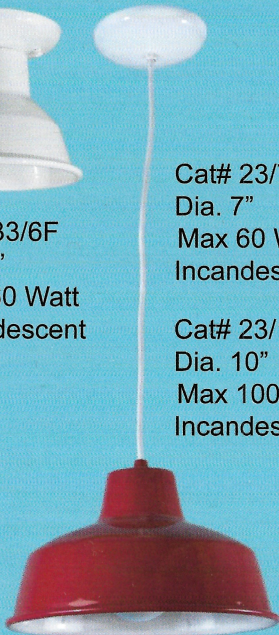

PROUDLY MADE

IN THE U.S.A.

Primelite Manufacturing Corp.

407 South Main Street
Freeport, N.Y. 11520

Phone
Fax
Website

(516) 868-4411
(516) 868-4609
www.primelite-mfg.com

Cat# 33/6
Dia. 6"
Max 60 Watt
Incandescent

Cat# 33/6F
Dia. 6"
Max 60 Watt
Incandescent

Cat# 23/7
Dia. 7"
Max 60 Watt
Incandescent

Cat# 23/10
Dia. 10"
Max 100 Watt
Incandescent

Cat# 23/14
Dia. 14"
Max 150 Watt
Incandescent

Cat# 23/16 shown

Cat# 23/16
Dia. 16"
Max 200 Watt
Incandescent

Cat# 23/19 shown

Cat# 23/19
Dia. 19"
Max 200 Watt
Incandescent

Cat# 23/24
Dia. 24"
Max 200 Watt
Incandescent

Cat# 115
Ht. 18" Dia. 12"
Max 100 Watt Incandescent

Cat# 69
Dia. 15"
3 Max 60 Watt Incandescent
Glass

Cat# 135
Ht. 4 1/2" Dia. 16"
5 Max 60 Watt Incandescent
bulbs not included

Cat# 4771
Ht. 10" Ext. 10 1/2" Dia. 6"
Max 100 Watt Incandescent
Acrylic

All fixtures are available in standard painted colors (see color chart).
Some fixtures are available in plated finishes, and others can be made for outdoor use.
Standard cord length is 10ft black or white. Longer cord lengths are available.
Chain and stem mount also available. Canopy color is white standard. Other colors on request. Consult the factory.