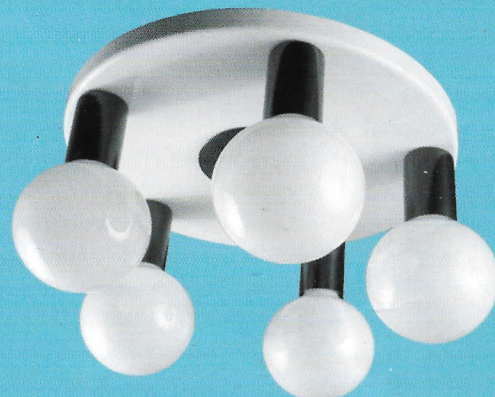

Cat# 23/19 shown

Cat# 23/19
Dia. 19"
Max 200 Watt
Incandescent

Cat# 23/24
Dia. 24"
Max 200 Watt
Incandescent

Cat# 115
Ht. 18" Dia. 12"
Max 100 Watt Incandescent

Cat# 69
Dia. 15"
3 Max 60 Watt Incandescent
Glass

Cat# 135
Ht. 4 1/2" Dia. 16"
5 Max 60 Watt Incandescent
bulbs not included

Cat# 4771
Ht. 10" Ext. 10 1/2" Dia. 6"
Max 100 Watt Incandescent
Acrylic

All fixtures are available in standard painted colors (see color chart).
Some fixtures are available in plated finishes, and others can be made for outdoor use.
Standard cord length is 10ft black or white. Longer cord lengths are available.
Chain and stem mount also available. Canopy color is white standard. Other colors on request. Consult the factory.