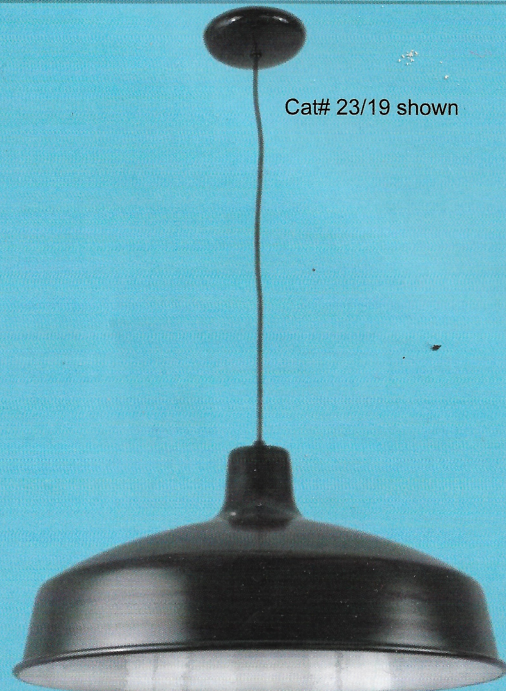

PROUDLY MADE

IN THE U.S.A.

Primelite Manufacturing Corp.

407 South Main Street
Freeport, N.Y. 11520

Phone
Fax
Website

(516) 868-4411
(516) 868-4609
www.primelite-mfg.com

Cat# 33/6
Dia. 6"
Max 60 Watt
Incandescent

Cat# 33/6F
Dia. 6"
Max 60 Watt
Incandescent

Cat# 23/7
Dia. 7"
Max 60 Watt
Incandescent

Cat# 23/10
Dia. 10"
Max 100 Watt
Incandescent

Cat# 23/14
Dia. 14"
Max 150 Watt
Incandescent

Cat# 23/16 shown

Cat# 23/16
Dia. 16"
Max 200 Watt
Incandescent

Cat# 23/19 shown

Cat# 23/19
Dia. 19"
Max 200 Watt
Incandescent

Cat# 23/24
Dia. 24"
Max 200 Watt
Incandescent

Cat# 115
Ht. 18" Dia. 12"
Max 100 Watt Incandescent

Cat# 69
Dia. 15"
3 Max 60 Watt Incandescent
Glass

Cat# 135
Ht. 4 1/2" Dia. 16"
5 Max 60 Watt Incandescent
bulbs not included

Cat# 4771
Ht. 10" Ext. 10 1/2" Dia. 6"
Max 100 Watt Incandescent
Acrylic

All fixtures are available in standard painted colors (see color chart).
Some fixtures are available in plated finishes, and others can be made for outdoor use.
Standard cord length is 10ft black or white. Longer cord lengths are available.
Chain and stem mount also available. Canopy color is white standard. Other colors on request. Consult the factory.