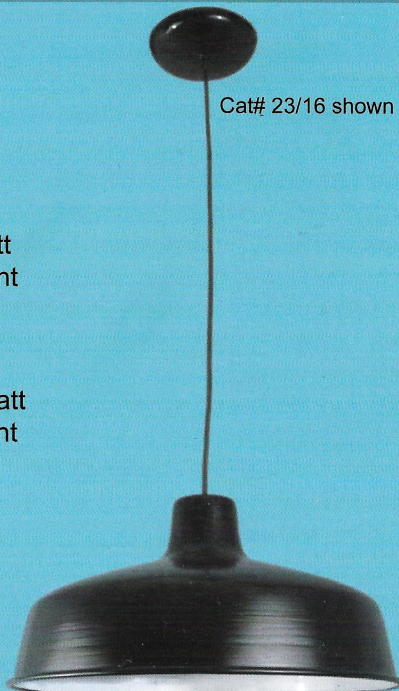

PROUDLY MADE

IN THE U.S.A.

Primelite Manufacturing Corp.

407 South Main Street
Freeport, N.Y. 11520

Phone
Fax
Website

(516) 868-4411
(516) 868-4609
www.primelite-mfg.com

Cat# 33/6
Dia. 6"
Max 60 Watt
Incandescent

Cat# 33/6F
Dia. 6"
Max 60 Watt
Incandescent

Cat# 23/7
Dia. 7"
Max 60 Watt
Incandescent

Cat# 23/10
Dia. 10"
Max 100 Watt
Incandescent

Cat# 23/14
Dia. 14"
Max 150 Watt
Incandescent

Cat# 23/16 shown

Cat# 23/16
Dia. 16"
Max 200 Watt
Incandescent

Cat# 135
Ht. 4 1/2" Dia. 16"
5 Max 60 Watt Incandescent
bulbs not included

Cat# 4771
Ht. 10" Ext. 10 1/2" Dia. 6"
Max 100 Watt Incandescent
Acrylic

All fixtures are available in standard painted colors (see color chart).
Some fixtures are available in plated finishes, and others can be made for outdoor use.
Standard cord length is 10ft black or white. Longer cord lengths are available.
Chain and stem mount also available. Canopy color is white standard. Other colors on request. Consult the factory.