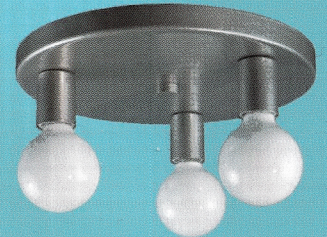

Cat# 360S shown

Cat#	Dia.	Max Wattage
360	10"	1/60A
362	12"	1/75A
364	14"	1/100A
366S	16"	1/150A
368S	18"	1/150A

Cat# 560/19 shown

Cat#	Dia.	Max Wattage
560/11	11"	2 PL 32
560/14	14"	2 PL 42
560/19	19"	3 PL 42

LED available

Cat# 108
Ht. 16 1/2" Dia. 12"
3 Max 60 Watt Incandescent

Cat# 156/3
Ht. 3 1/2" Dia. 12"
3 Max 60 Watt Incandescent
bulbs not included

Cat# 23/7-614 shown

Cat# 23/7-614
Ext. 9 1/4" Dia. 7"
Max 60 Watt Incandescent