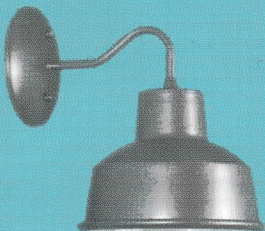

LED available

Cat# 108
Ht. 16 1/2" Dia. 12"
3 Max 60 Watt Incandescent

Cat# 156/3
Ht. 3 1/2" Dia. 12"
3 Max 60 Watt Incandescent
bulbs not included

Cat# 23/7-614 shown

Cat# 23/7-614
Ext. 9 1/4" Dia. 7"
Max 60 Watt Incandescent

Cat# 23/10-614
Ext. 10 3/4" Dia. 10"
Max 100 Watt Incandescent

Glass
Cat# 438/1,4-619
Cat# 438/3-619

Ht. 13" Ext. 10" Dia. 8"
Max 100 Watt Incandescent
Acrylic available