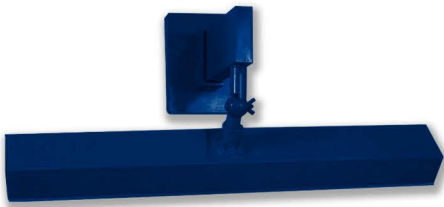

#5744/861 ESW LED 25
11 1/4" OAH | 14 5/8" OAE | 24" OAL
Light Box: 24" L | 2" H | 3" W
Arm: 6" H | 90° Swivel

Lamp: 25 W LED
3500K: 3920 Lm
5000K: 3920 Lm