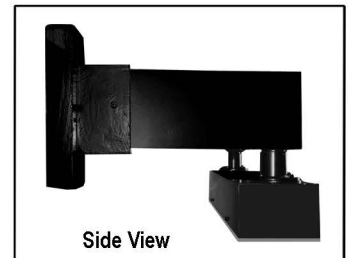

Side View

#5750/ *-861 LED 50

51¹/₂" L | 14¹/₂" Ext | 7³/₄" H

#5751/ *-861 LED 50

97¹/₂" L | 14¹/₂" Ext | 7³/₄" H

#5751/ *-861 LED 100

97¹/₂" L | 14¹/₂" Ext | 7³/₄" H

*When ordering please specify Lens color -3 White, -4 Clear, -5 Frosted. Specify light color -3.5K or 5K

The "Light Box" for the #5750 style fixtures measure 50" long & arms are 47" center to center. The "Light Box" for the #5751 style fixtures measure 96" long & arms are 93" center to center. All fixtures are made of aluminum and can be used indoors or outdoors. Available in any of our 29 standard colors. Custom colors available on request. Other arm styles available, see page 05 & 06 of Section A or consult factory. LED 50 = 7,795 Lumens. LED 100 = 14,000 Lumens. All drivers are 120-277 Volts.