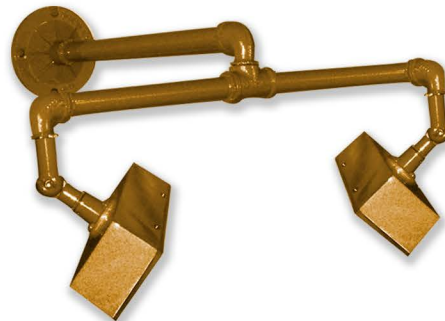

#5744/858-13 ESW LED 50
12 3/8" OAH | 24 5/8" OAE | 23" OAL
Light Box: 24" L | 2" H | 3" W
Arm: 5" H | 13" Ext | 90° Swivel (2)

Lamp: 2 x 25 W LED
3500K: 7840 Lm
5000K: 7840 Lm