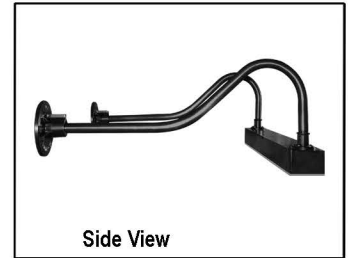

Side View

#5750/ *-850 LED 50

51⁵/₈" L | 24¹/₂" Ext | 9" H

#5751/ *-850 LED 50

97⁵/₈" L | 24¹/₂" Ext | 9" H

#5751/ *-850 LED 100

97⁵/₈" L | 24¹/₂" Ext | 9" H

*When ordering please specify Lens color -3 White, -4 Clear, -5 Frosted. Specify light color -3.5K or 5K