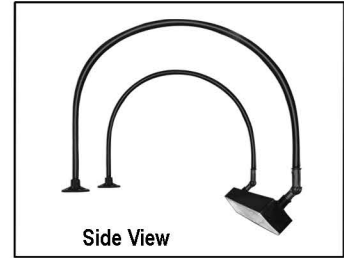

Side View

*When ordering please specify Lens color -3 White, -4 Clear, -5 Frosted. Specify light color -3.5K or 5K