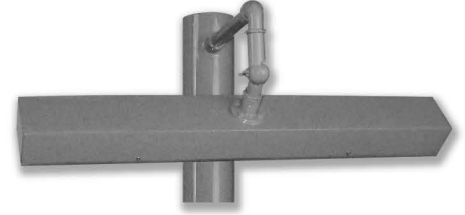

#5744/1855-13 ESW LED 25
12" OAH | 17 5/8" OAE | 24" OAL
Light Box: 24" L | 2" H | 3" W
Arm: 12" H | 13" Ext | 90° Swivel

Lamp: 25 W LED
3500K: 3920 Lm
5000K: 3920 Lm